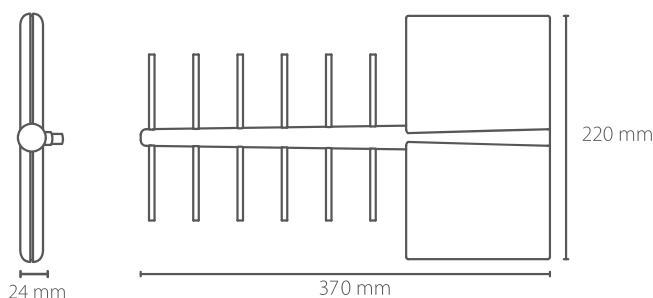

Characteristic:

- Antenna Gain 27 dBi
- Amplifier Gain 20 dB
- Frequencies UHF (470-790 MHz)
- Female F-connector
- Input voltage $5 \pm 0,5$ VDC (power cable included)
- Dimensions 370 x 220 x 24 mm

Easy installation