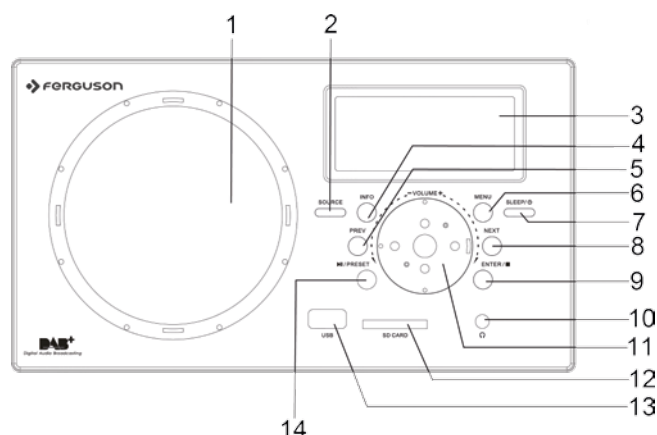

1. Speaker
2. Source
3. Display screen
4. Information
5. Previous
6. Menu
7. Sleep/Standby
8. Next
9. Enter/Stop
10. Earphone port
11. Volume
12. SD Card Reader
13. USB port
14. Preset/Play/Pause

Packaging:

Bulk packaging: **6 pcs.**

EAN Code:

EAN: 5907115002392

5 907115 002392 >

Technical Specifications:

- **Radio DAB+/FM with RDS**
- **Memory 10 DAB+ stations**
- **USB input for playing audio files (MP3/WMA)**
- **SD card input for playing audio files (MP3/WMA)**
- **Compliance with ERP 2 for higher energy efficiency:**
<1 watt power consumption in standby mode
- **Power consumption (in operation): 20 W**
- **Clock with two alarms**
- **Maximum capacity: 15 W**
- **Power output: 5 W RMS (10% THD)**
- **Headphone jack**
- **Large LCD display with backlight**
- **Full wooden laminated PVC housing**
- **Retro design and tuning scale with blue backlight**
- **Metal mesh speaker with chrome ring**
- **Telescopic FM antenna**
- **AC power adaptor**
- **Input voltage: 12V DC**
- **DAB+ frequency range:**
174,928 MHz ~ 239,200 MHz
- **FM frequency range:**
87,5 MHz ~ 108 MHz
- **Dimensions:** 235 x 140 x 145 mm (length x width x height)
- **Net weight:** 1.7 kg