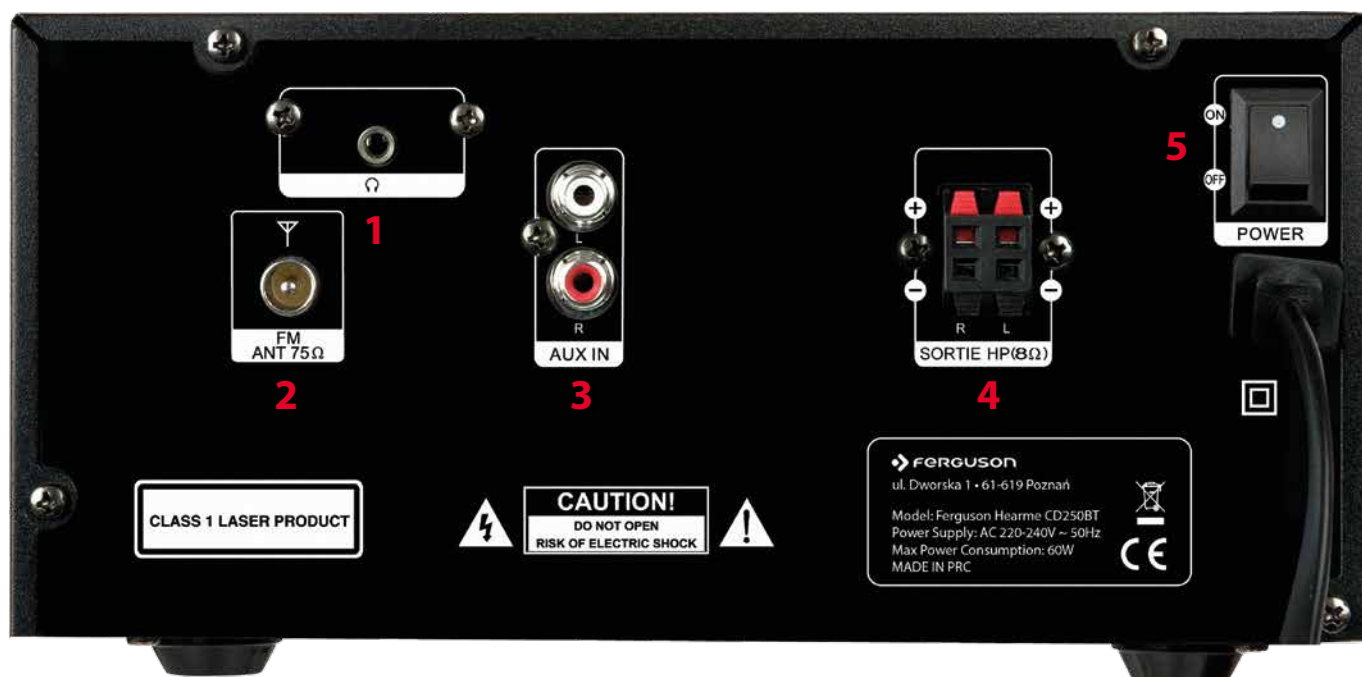

**Bluetooth**

**USB**

**CD**

**2 x 25W**

- Micro Hi-Fi with integrated CD, Bluetooth and FM Tuner
- PLL FM Tuner with station memory and RDS functions
- Connection jack 3.5 mm earphone jack on backside
- USB-port on front for connection of an external USB devices, AUX input
- Clamp connections for speaker connection cable
- System is compatible with CD-R, CD-RW optical data carrier and MP3, WMA files. 250BT supports also Bluetooth connection for audio file streaming
- ID3 tag support
- Standby power consumption <0.5W, fully supported ERP II Standard
- Two High grade 2-way speakers with bass reflex system and balanced sound characteristics (2x25 watt)

## In-/Outputs:

1. Earphone
2. FM-Antenna
3. AUX input
4. Speakers
5. On/Off

## Remote control

Comfortable, functional remote control allows you to fully handle all the functions of HearMe CD250BT micro system.

## Specification:

- **Power supply:** AC 220V-240V~50Hz
- **Max. power consumption:** 60 W
- **Input joint:** USB, AUX IN
- **Disc type:** CD, CD-R, CD-RW
- **Supported files format:** MP3, WMA
- **Radio frequency:** 87.5-108.0MHz
- **Bluetooth effective distance:** 10 meters in open air
- **Accessories:** Audio cable; FM Antenna; Remote Control
- **Environment:** Temperature: -10°C~+40°C; Humidity:: 5%~90%
- **Dimensions (cm):** Speakers:140x190x210; Central unit: 220x112x259
- **Net weight:** Speakers: 2,05 kg; Central unit: 2,05 Kg