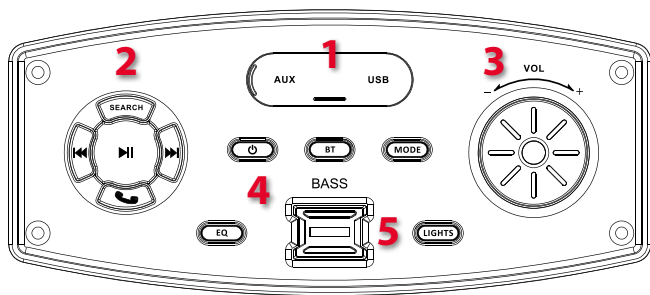

they will spice up the atmosphere and get any party started!

**CLEAR, LARGE
DISPLAY**

always visible the most important informations

**HANDY CONTROL
COCKPIT**

convenient management of device functions

**WOODEN
CONSTRUCTION**

don't be afraid to play it really LOUD!

Control panel

1. AUX input and USB port
2. Media playback control buttons
3. Volume knob
4. Buttons for controlling speaker functions
 - Turn the device on/off
 - Switch to Bluetooth mode
 - Changing the sound source
 - Changing equalizer settings
 - Changing the settings of the RGB LED lights
5. Enable/disable the Ultra Bass System function

Remote controller

A convenient, functional remote controller allows you to fully operate the capabilities of Regent Power Audio 300BT RGB FM.

Technical specifications

- **Stereo party speaker**
- Output power: 2 x 30W RMS (THD 1%)
- Speakers: 2 x 4" bass speaker + 2 x 1.5" tweeter
- Ultra Bass System
- Wireless Bluetooth streaming
- Hands-free calls
- RGB LED lighting effects: 5 lighting effects in the speaker controller
- LED display
- DSP effects: built-in ROCK, FLAT, POP, JAZZ, CLASSIC
- USB port
- AUX input
- FM radio function
- Remote control
- Power consumption: 65W (THD 1%)
- Band frequency: 45Hz - 20kHz
- SNR: 73dB
- Noise: 1.2mV
- THD+N: 0.55
- Channel separation: 64dB
- AUX input sensitivity: 700-1000mV
- Bluetooth version: 5.0
- Bluetooth range: 10m (open space)
- Dimensions (H x W x L): 23.90 x 18.30 x 37 cm
- Weight: 5 kg