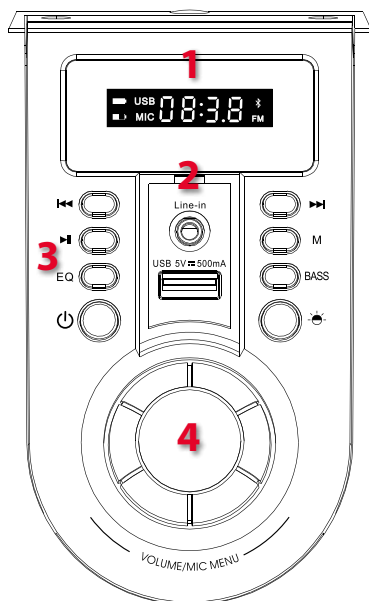

don't be afraid to play it really LOUD and without vibrations!

Control panel

1. Information screen
2. Line-In input and USB port
3. Buttons for controlling speaker functions
 - Media playback control
 - Switch to Bluetooth mode
 - Changing the sound source
 - Changing equalizer settings
 - Changing the settings of the RGB LED lights
 - Turn on/off the loudspeaker
 - Enable/disable the Ultra Bass System function
4. Volume knob

Remote controller

A convenient, functional remote control allows you to fully operate the capabilities of Regent Power Audio 400BT RGB FM Portable.

Technical specifications

- **Portable stereo party speaker**
- Output power: 60W RMS (THD 1%)
- Built-in 11.1V 4000mAh Li-ion battery
- Speakers: 2 x 5.25" woofer + 2 x 2" tweeter
- Ultra Bass System
- Bluetooth wireless streaming
- LED lighting effects: 5 lighting effects in the speaker driver
- LED display
- DSP effects: built-in ROCK, FLAT, POP, JAZZ, CLASSIC
- USB input
- AUX input
- Microphone input with echo effect and volume control
- Guitar input with volume control
- FM radio function
- Standby function
- Independent bass and treble controls
- Remote control
- Power consumption: 85W (THD 1%)
- Band frequency: 40Hz - 20kHz
- SNR: 70dB
- Noise: 2.2mV
- THD+N: 0.49
- Channel Separation: 55dB
- AUX input sensitivity: 800mV
- Bluetooth version: 5.0
- Bluetooth range: 10m (open space)
- Dimensions (H x W x L): 49,50 x 24,50 x 24,50 cm
- Weight: 5,60 kg