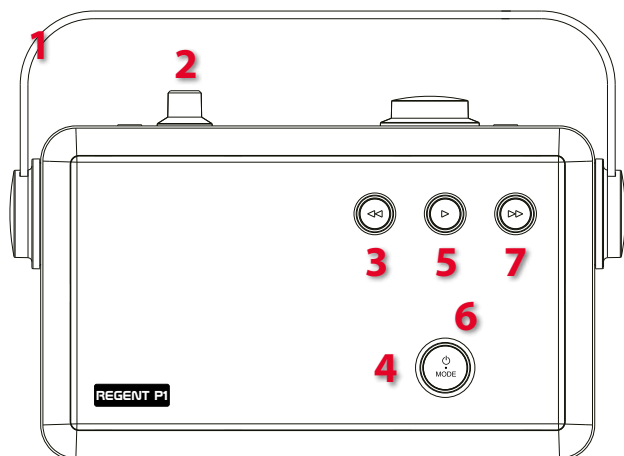

 **FERGUSON**

REGENT® P1

stereo bass reflex

perfect for holiday trips
in three attractive colors

grey

silver

golden

- DAB, DAB+ and FM with RDS
- Supports Bluetooth sound transmission from other devices
- USB - media playback from and charging function of connected devices
- Up to 12 hours of work on the battery (4000 mAh)
- Readable LCD display
- Intuitive controls
- Digital alarm clock function with sleep and snooze settings
- 2x15 RMS, 30 W music power
- Two stereo speakers with high dynamics
- AUX IN input
- Headphone jack 3.5 mm

FM | DAB+
BT | USB

Inputs/Outputs:

1. Solid, metal handle for carrying
2. TUNING knob / SELECT button
3. REVERSE button
4. Device operation mode button
5. PLAY button
6. Battery charging LED
7. FORWARD button
8. MENU / INFO button
9. Telescopic antenna
10. Display
11. Volume knob
12. MEMORY / PRESET button
13. USB port
14. Headphone output
15. 3.5 mm audio input (AUX In Jack)
16. Main on/off switch
17. 12 V power supply input

EAN

silver: 5907115003023

grey: 5907115003092

golden: 5907115003085

Packaging:

Packaging: **6 pcs.**

Technical Specification:

- Portable radio receiver DAB+/DAB/FM RDS
- Radio frequency DAB: 174.928-239.2 MHz
- FM radio with RDS function (frequency: 87.5-108 MHz)
- 40 programmable stations (20 DAB+, 20 FM)
- Bluetooth V2.1+EDR with A2DP, AVRCP
- Built-in USB port for playing MP3 files
- Aux-in socket 3.5 mm
- Headphone jack 3.5 mm
- LCD Dot-matrix display with black backlight
- Dual Alarm clock with Snooze function
- Sleep timer
- Metal, durable, secure handle
- Output power (RMS): 2x15W
- Two stereo speakers with high dynamics
- Built-in lithium battery (7.4 V, 4000 mAh)
- Up to 12 hours of work on the battery
- Power adaptor (included): input: 100-240V, output: 12V 1.5A
- Dimensions (width x depth x height): 278 x 110 x 208 mm
- Net weight: 1,7 kg