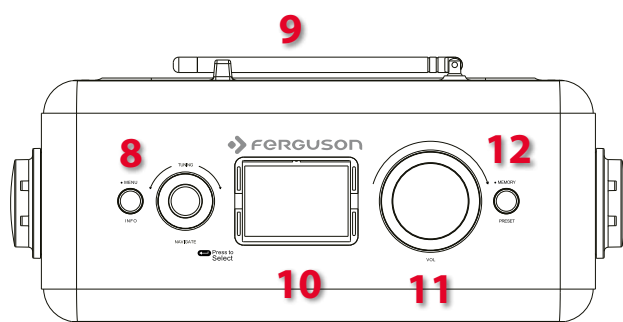

 **FERGUSON**

REGENT® P1

stereo bass reflex

perfect for holiday trips
in three attractive colors

grey

silver

golden

- DAB, DAB+ and FM with RDS
- Supports Bluetooth sound transmission from other devices
- USB - media playback from and charging function of connected devices
- Up to 12 hours of work on the battery (4000 mAh)
- Readable LCD display
- Intuitive controls
- Digital alarm clock function with sleep and snooze settings
- 2x15 RMS, 30 W music power
- Two stereo speakers with high dynamics
- AUX IN input
- Headphone jack 3.5 mm

FM | DAB+
BT | USB

Inputs/Outputs:

1. Solid, metal handle for carrying
2. TUNING knob / SELECT button
3. REVERSE button
4. Device operation mode button
5. PLAY button
6. Battery charging LED
7. FORWARD button
8. MENU / INFO button
9. Telescopic antenna
10. Display
11. Volume knob
12. MEMORY / PRESET button
13. USB port
14. Headphone output
15. 3.5 mm audio input (AUX In Jack)
16. Main on/off switch
17. 12 V power supply input

EAN

silver: 5907115003023

grey: 5907115003092

golden: 5907115003085

Packaging:

Packaging: **6 pcs.**

Technical Specification:

- Portable radio receiver DAB+/DAB/FM RDS
- Radio frequency DAB: 174.928-239.2 MHz
- FM radio with RDS function (frequency: 87.5-108 MHz)
- 40 programmable stations (20 DAB+, 20 FM)
- Bluetooth V2.1+EDR with A2DP, AVRCP
- Built-in USB port for playing MP3 files
- Aux-in socket 3.5 mm
- Headphone jack 3.5 mm
- LCD Dot-matrix display with black backlight
- Dual Alarm clock with Snooze function
- Sleep timer
- Metal, durable, secure handle
- Output power (RMS): 2x15W
- Two stereo speakers with high dynamics
- Built-in lithium battery (7.4 V, 4000 mAh)
- Up to 12 hours of work on the battery
- Power adaptor (included): input: 100-240V, output: 12V 1.5A
- Dimensions (width x depth x height): 278 x 110 x 208 mm
- Net weight: 1,7 kg