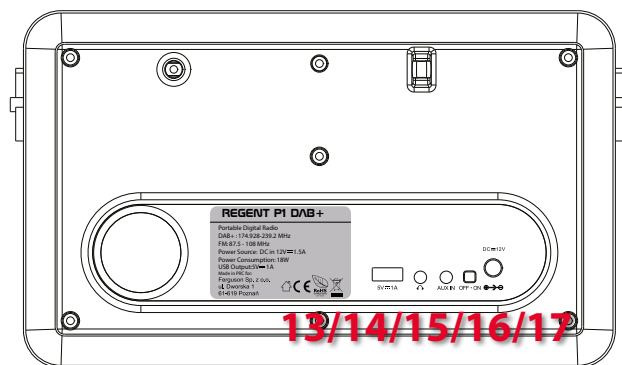

FM | DAB+
BT | USB

Inputs/Outputs:

1. Solid, metal handle for carrying
2. TUNING knob / SELECT button
3. REVERSE button
4. Device operation mode button
5. PLAY button
6. Battery charging LED
7. FORWARD button
8. MENU / INFO button
9. Telescopic antenna
10. Display
11. Volume knob
12. MEMORY / PRESET button
13. USB port
14. Headphone output
15. 3.5 mm audio input (AUX In Jack)
16. Main on/off switch
17. 12 V power supply input

EAN

silver: 5907115003023

grey: 5907115003092

golden: 5907115003085

Packaging:

Packaging: **6 pcs.**

Technical Specification:

- Portable radio receiver DAB+/DAB/FM RDS
- Radio frequency DAB: 174.928-239.2 MHz
- FM radio with RDS function (frequency: 87.5-108 MHz)
- 40 programmable stations (20 DAB+, 20 FM)
- Bluetooth V2.1+EDR with A2DP, AVRCP
- Built-in USB port for playing MP3 files
- Aux-in socket 3.5 mm
- Headphone jack 3.5 mm
- LCD Dot-matrix display with black backlight
- Dual Alarm clock with Snooze function
- Sleep timer
- Metal, durable, secure handle
- Output power (RMS): 2x15W
- Two stereo speakers with high dynamics
- Built-in lithium battery (7.4 V, 4000 mAh)
- Up to 12 hours of work on the battery
- Power adaptor (included): input: 100-240V, output: 12V 1.5A
- Dimensions (width x depth x height): 278 x 110 x 208 mm
- Net weight: 1,7 kg