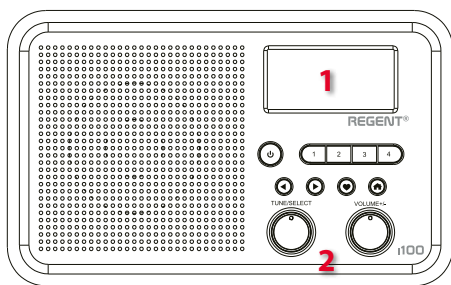

Internet Radio with DAB/DAB+/FM/Bluetooth

- DAB, DAB+ and FM with RDS
- Easy access to more than 16 thousand Internet radio stations
- Internet radio with Wi-Fi connectivity
- Wireless transfer of audio files with DLNA PC or Mac
- Transferring sound via Bluetooth
- Large LCD display
- Intuitive controls
- The digital alarm clock
- Sleep function
- AUX IN
- Headphone output 3.5 mm
- Line Out
- Remote control included

Inputs/Outputs

1. **LCD Display**
2. **Control Buttons Panel**
3. **Telescopic Antenna**
4. **DC In**
5. **3.5mm Jack Audio Input**
6. **Audio Output 3.5mm Line Out**
7. **3.5mm Headphone Output**

Technical Specification