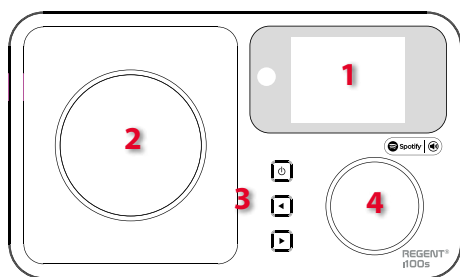

white

walnut

Internet radio with Spotify Connect

- Spotify Connect
- Easy access to more than 16 thousand Internet radio stations
- Internet radio with Wi-Fi connectivity
- Wireless transfer of audio files with DLNA PC or Mac
- Large LCD display
- Intuitive controls
- The digital alarm clock
- Sleep function
- AUX IN
- Line out
- Remote control included

Inputs/Outputs

1. **LCD Display**
2. **Speaker**
3. **Control Buttons**
4. **Volume Knob/Confirm**
5. **3.5mm jack Audio Input**
6. **3.5mm Line Out Audio Output**
7. **Headphone Output**
8. **DC In**
9. **Control Buttons Panel**