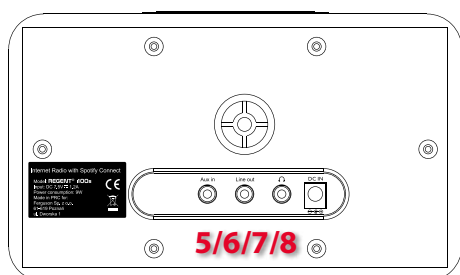

white

walnut

Internet radio with Spotify Connect

- Spotify Connect
- Easy access to more than 16 thousand Internet radio stations
- Internet radio with Wi-Fi connectivity
- Wireless transfer of audio files with DLNA PC or Mac
- Large LCD display
- Intuitive controls
- The digital alarm clock
- Sleep function
- AUX IN
- Line out
- Remote control included

Inputs/Outputs

1. **LCD Display**
2. **Speaker**
3. **Control Buttons**
4. **Volume Knob/Confirm**
5. **3.5mm jack Audio Input**
6. **3.5mm Line Out Audio Output**
7. **Headphone Output**
8. **DC In**
9. **Control Buttons Panel**