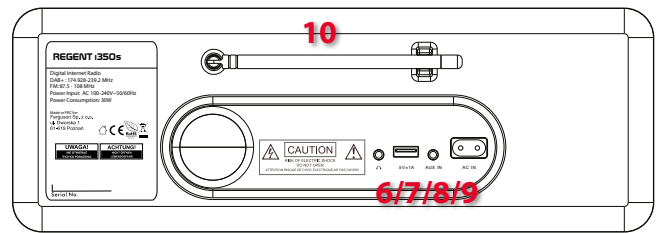

Google play

App Store

Anschlüsse:

1. **Standby- und Ein-Knopf**
2. **Lautstärkeregulator**
3. **Navigationsregulator**
4. **Preset/Home/Play/Pause/Mode-Knöpfe**
5. **Buntes Display**
6. **3,5mm Kopfhöreranschluss**
7. **USB-Port (Output: 5V, 1A)**
8. **Aux-in Jack 3,5mm Anschluss**
9. **Stromanschluss**
10. **Teleskopantenne**

Mobile App

Fernbedienung

Angenehmer, funktionale RCU301-Fernbedienung, die Zugang zu allen Funktionen des i350s bietet.

EAN

dark wooden: 5907115003016
light wooden: 5907115003078

Verpackung:

Verpackung: **4 St.**

Spezifikationen:

- Display: 2.4" TFT Color display
- Network supported: OPEN, WEP, WPA PSK AES, WPA PSK AES/TKIP, WPA PSK TKIP, WPA 2 PSK AES, WPA 2 PSK AES/TKIP, WPA 2 PSK TKIP
- Streaming: UPnP, DLNA
- Supported playback formats (UPnP): MP3, WMA, AAC, FLAC, WAV
- Supported playback formats (USB Playback): MP3, WMA, WAV
- Output power (RMS): 15W x 2
- Music power: 60W PMPO
- Speaker driver size 2.5" x 2
- Digital Signal Processor (DSP included)
- Power Supply: input: AC 100-240V ~ 50/60Hz, USB output: DC 5V1A
- FM and DAB Frequency: FM 87.5-108MHz, DAB 174.928-239.2MHz
- Timer, Alarm, Nap, Dimmer, Sleeper
- Time/Date auto adjustment as internet connected
- AC power cord for power supply
- USB port power charging for smart phone or other device
- Remote control battery: 2pcs x AAA
- Accessories: Remote control x 1, AC power cord x 1, 3.5mm Aux-in cable x 1
- Power consumption: 30W
- Standby power consumption: < 3W
- Bluetooth support: V2.1+EDR
- Bluetooth operation range: up to 10 meters
- Transmission frequency: 2.4 GHz
- Protocols: A2DP 1.2
- Working temperature: 0°C ~ 35°C
- Working humidity: 20% ~ 80%
- Unit size (w x d x h): 330 x 173 x 115 mm
- Unit weight: 2.36kg