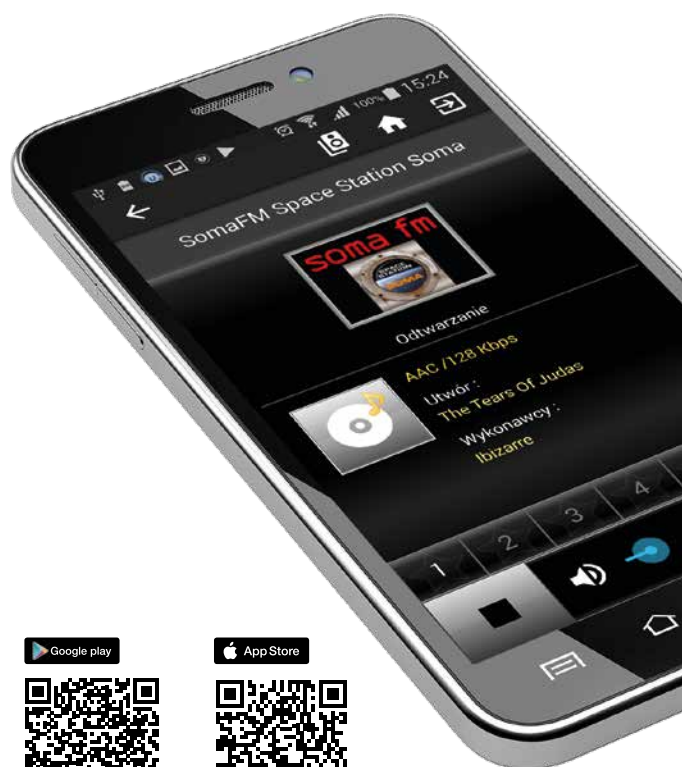

dark woodenlight wooden

FM | DAB+  
Internet | BT | USB

- DAB, DAB+ and FM with RDS
- Easy access to more than 16 thousand Internet radio stations
- Internet radio with Wi-Fi connectivity
- Mobile application for easy control
- Wireless transfer of audio files with DLNA PC or Mac
- Transferring sound via Bluetooth
- Large color LCD display
- Intuitive controls
- The digital alarm clock with snooze mode, timer, sleep timer
- Weather Station - forecast for 5000 cities
- 60-watt amplifier
- Two 2.5-inch stereo speakers with high dynamics
- AUX IN
- Headphone output 3.5 mm
- Remote control included

### Inputs/Outputs:

1. **Power On/Standby button**
2. **Volume knob**
3. **Navigation wheel**
4. **Buttons Preset/Home/ Play/Pause/Mode**
5. **Color display**
6. **Headphone output 3.5mm**
7. **USB port (output: 5V, 1A)**
8. **3.5mm Aux-in Jack input**
9. **Power socket**
10. **Telescopic antenna**