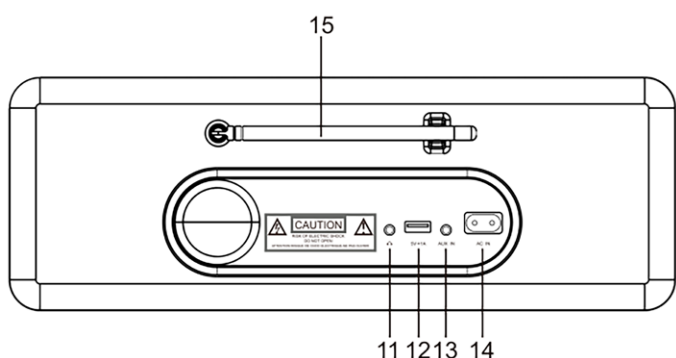

rear panel

Inputs/Outputs

1. **POWER ON / STANDBY** button
2. **VOLUME** knob / **MUTE** button
3. infrared receiver
4. **UP / DOWN** navigation knob / **OK** button
5. **HOME** button
6. **PREVIOUS** ◀ button
7. **NEXT** ▶ button
8. **PRESET** button
9. **PRESET 1, 2, 3, 4** buttons
10. 2.4" TFT color display
11. 3.5mm Jack headphone connector
12. USB port
13. encloses the Aux-In Jack
14. power port
15. telescopic antenna

Technical Specifications

- Display: 2.4" TFT color display
- Supported Wi-Fi authentication types: OPEN, WEP, WPA PSK AES, WPA PSK AES/TKIP, WPA PSK TKIP, WPA 2 PSK AES, WPA 2 PSK AES/TKIP, WPA 2 PSK TKIP
- Streaming: UPnP, DLNA
- Supported playback formats (UPnP): MP3, WMA, AAC, FLAC, WAV
- Supported playback formats (USB playback): MP3, WMA, WAV
- Output power (RMS): 15W x 2
- Music power: 60W
- Speaker size 2.5" x 2
- Digital Signal Processor (DSP)
- Power
  - input: AC 100-240V ~ 50/60Hz
  - USB output: DC 5V1A
- FM and DAB frequency: FM 87.5-108MHz, DAB 174.928-239.2MHz
- Clock, Alarm, Snooze, Dimmer, Sleep functions
- Automatic time/date adjustment while connected to the Internet
- USB port for playing music from portable media or charging devices via USB 5V 1A
- Accessories
  - remote control x 1
  - AC power cord x 1
  - 3.5mm Aux-in cable x 1
  - remote controller AAA battery x 2
- Power consumption: 30W
- Standby power consumption: <3W
- Bluetooth support: V5.0 + EDR
- Bluetooth operating range: up to 140 meters (open space)
- Transmission frequency: 2.4GHz
- Protocols: A2DP 1.2
- Working temperature: 0°C ~ 35°C
- Working Humidity: 20% ~ 80%
- Unit dimensions (W x D x H): 330 x 173 x 115mm
- Weight: 2.36kg