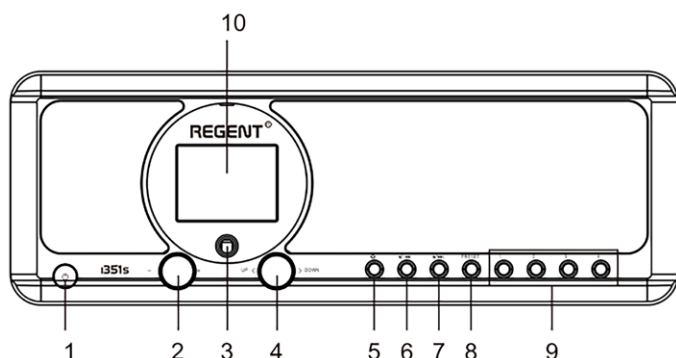

**FERGUSON**

**REGENT® i351s**

black

FM | DAB+ | Internet | Two Way BT | USB

BT transmitter bass reflex spotify connect

- DAB, DAB + and FM tuner with RDS
- Spotify Connect
- Bluetooth receiver (e.g. audio streaming from smartphone to receiver)
- Bluetooth transmitter (transmitting sound from the receiver to e.g. wireless headphones)
- Easy access to over 16,000 internet stations
- Internet radio with Wi-Fi connectivity
- Mobile application for convenient control
- Wirelessly transfer DLNA audio files from PC or Mac
- Large color LCD display
- Intuitive controls
- Digital alarm clock function with sleep and snooze settings
- Weather station - forecast for 5000 cities
- 60W music power
- Two 2.5" high dynamic speakers
- AUX IN input
- 3.5mm headphone output
- Remote control included

front panel

rear panel

## Inputs/Outputs

1. **POWER ON / STANDBY** button
2. **VOLUME** knob / **MUTE** button
3. infrared receiver
4. **UP / DOWN** navigation knob / **OK** button
5. **HOME** button
6. **PREVIOUS** ◀ button
7. **NEXT** ▶ button
8. **PRESET** button
9. **PRESET 1, 2, 3, 4** buttons
10. 2.4" TFT color display
11. 3.5mm Jack headphone connector
12. USB port
13. encloses the Aux-In Jack
14. power port
15. telescopic antenna