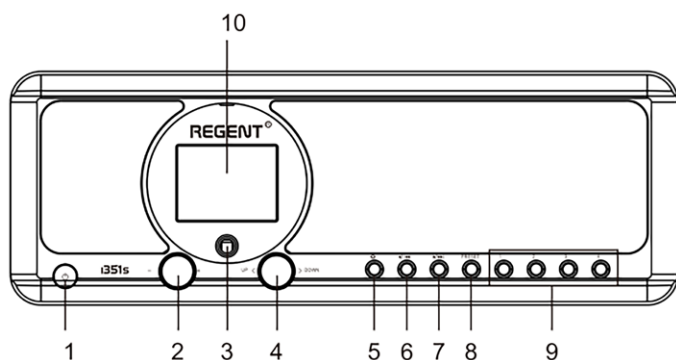

dark wood

FM | DAB+ | Internet | Two Way BT | USB

BT transmitter bass reflex spotify connect

- DAB, DAB + and FM tuner with RDS
- Spotify Connect
- Bluetooth receiver (e.g. audio streaming from smartphone to receiver)
- Bluetooth transmitter (transmitting sound from the receiver to e.g. wireless headphones)
- Easy access to over 16,000 internet stations
- Internet radio with Wi-Fi connectivity
- Mobile application for convenient control
- Wirelessly transfer DLNA audio files from PC or Mac
- Large color LCD display
- Intuitive controls
- Digital alarm clock function with sleep and snooze settings
- Weather station - forecast for 5000 cities
- 60 watt amplifier
- Two 2.5" high dynamic speakers
- AUX IN input
- 3.5mm headphone output
- Remote control included

front panel

rear panel

Inputs/Outputs

1. **POWER ON / STANDBY** button
2. **VOLUME** knob / **MUTE** button
3. infrared receiver
4. **UP / DOWN** navigation knob / **OK** button
5. **HOME** button
6. **PREVIOUS** ◀ button
7. **NEXT** ▶ button
8. **PRESET** button
9. **PRESET 1, 2, 3, 4** buttons
10. 2.4" TFT color display
11. 3.5mm Jack headphone connector
12. USB port
13. encloses the Aux-In Jack
14. power port
15. telescopic antenna