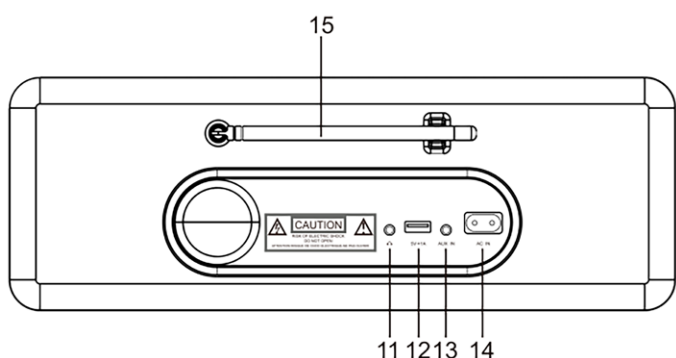

dark wood

FM | DAB+ | Internet | Two Way BT | USB

BT transmitter bass reflex spotify connect

- DAB, DAB + and FM tuner with RDS
- Spotify Connect
- Bluetooth receiver (e.g. audio streaming from smartphone to receiver)
- Bluetooth transmitter (transmitting sound from the receiver to e.g. wireless headphones)
- Easy access to over 16,000 internet stations
- Internet radio with Wi-Fi connectivity
- Mobile application for convenient control
- Wirelessly transfer DLNA audio files from PC or Mac
- Large color LCD display
- Intuitive controls
- Digital alarm clock function with sleep and snooze settings
- Weather station - forecast for 5000 cities
- 60 watt amplifier
- Two 2.5" high dynamic speakers
- AUX IN input
- 3.5mm headphone output
- Remote control included

front panel

rear panel

Inputs/Outputs

1. **POWER ON / STANDBY** button
2. **VOLUME** knob / **MUTE** button
3. infrared receiver
4. **UP / DOWN** navigation knob / **OK** button
5. **HOME** button
6. **PREVIOUS** ◀ button
7. **NEXT** ▶ button
8. **PRESET** button
9. **PRESET 1, 2, 3, 4** buttons
10. 2.4" TFT color display
11. 3.5mm Jack headphone connector
12. USB port
13. encloses the Aux-In Jack
14. power port
15. telescopic antenna