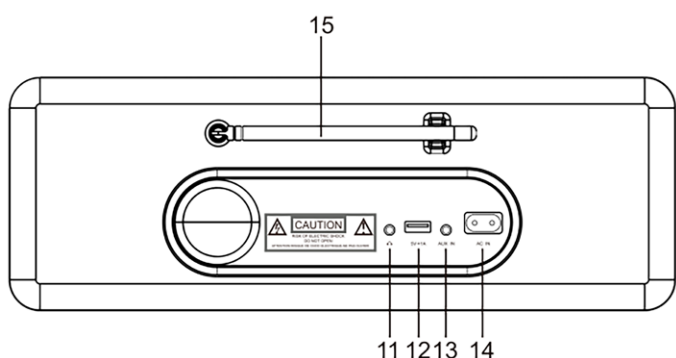

pannello frontale

pannello posteriore

Entrate/Uscite

1. Pulsante **POWER ON / STANDBY**
2. Manopola **VOLUME** / pulsante **MUTE**
3. Ricevitore a infrarossi
4. Manopola **UP/DOWN + OK**
5. Pulsante **HOME**
6. Pulsante **PREVIOUS ◀**
7. Pulsante **NEXT ▶**
8. Pulsante **PRESET**
9. Pulsante **PRESET 1, 2, 3, 4**
10. 2.4" TFT display a colori
11. Connettore per cuffie Jack da 3,5 mm
12. Porta USB
13. 3.5mm Aux-in Jack
14. AC Presa
15. Antenna telescopica

Specifiche tecniche

- Display: 2.4" TFT color display
- Supported Wi-Fi authentication types: OPEN, WEP, WPA PSK AES, WPA PSK AES/TKIP, WPA PSK TKIP, WPA 2 PSK AES, WPA 2 PSK AES/TKIP, WPA 2 PSK TKIP
- Streaming: UPnP, DLNA
- Supported playback formats (UPnP): MP3, WMA, AAC, FLAC, WAV
- Supported playback formats (USB playback): MP3, WMA, WAV
- Output power (RMS): 15W x 2
- Music power: 60W
- Speaker size 2.5" x 2
- Digital Signal Processor (DSP)
- Power
 - input: AC 100-240V ~ 50/60Hz
 - USB output: DC 5V1A
- FM and DAB frequency: FM 87.5-108MHz, DAB 174.928-239.2MHz
- Clock, Alarm, Snooze, Dimmer, Sleep functions
- Automatic time/date adjustment while connected to the Internet
- USB port for playing music from portable media or charging devices via USB 5V 1A
- Accessories
 - remote control x 1
 - AC power cord x 1
 - 3.5mm Aux-in cable x 1
 - Remote controller AAA battery x 2
- Power consumption: 30W
- Standby power consumption: <3W
- Bluetooth support: V5.0 + EDR
- Bluetooth operating range: up to 140 meters (open space)
- Transmission frequency: 2.4GHz
- Protocols: A2DP 1.2
- Working temperature: 0°C ~ 35°C
- Working Humidity: 20% ~ 80%
- Unit dimensions (W x D x H): 330 x 173 x 115mm
- Weight: 2.36kg