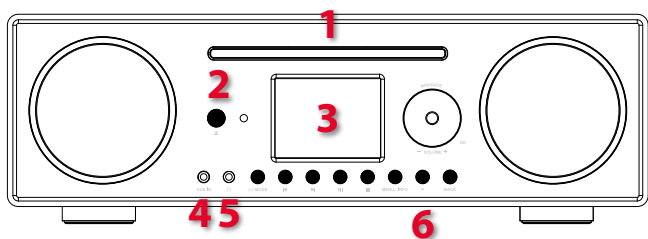

### Inputs/Outputs:

1. **CD**
2. **IR receiver**
3. **2.8" TFT screen display**
4. **AUX 3.5mm jack for AUX IN**
5. **Earphone jack 3.5mm**
6. **Buttons and reel**
7. **DAB/FM antenna**
8. **Power switch**
9. **DC IN**
10. **USB port**
11. **Software update port**

### Technical Specifications:

- Display: 2.8", 320 x 240, TFT colour display
- Network support: IEEE 802.11b/g/n wireless (Wi-Fi)
- Bluetooth support: (BT 4.0, Supports A2DP, AVRCP profiles)
- Network encryption: WEP, WPA, WPA2 (PSK), WPS
- Streaming protocols: UPnP, DLNA
- Supported playback formats (streaming, USB): MP3 (up to 320 kbit/s), WMA (up to 384 kbit/s), WAV (up to 1.536 mbit/s), AAC/AAC+ (up to 96kHz, 24bit), FLAC (up to 48kHz, 24bit)
- CD player support: CD-ROM, CD-R, CD-RW
- Supported playback formats (CD): CD-DA, MP3, WMA (up to 48kHz, 384kbps)
- DAB/DAB+: Band III (174.928 – 239.200 MHz)
- FM: 87.5 – 108.0 MHz, support RDS
- Digital Signal Processor (DSP included)
- Timer, Alarm, Nap, Dimmer, Sleeper
- Power supply: Power adaptor, 16V 2250mA
- Remote control power supply: 2 x 1.5V AAA battery
- Standby mode power consumption: <1W
- Networked standby mode power consumption: <6W
- Operating temperature: 0C-35C
- Working humidity: 20%~80%
- Speaker power output: 2 x 30W
- Connections:
  - 3.5mm headphone socket
  - USB port (for playback only, no charging function)
  - 3.5mm aux in socket, stereo
  - DC IN power supply socket
- Dimensions: 350 mm(L) x 105 mm(H) x 250 mm(D)
- Net Weight: 3.71 kg
- Weight: 4.5 kg