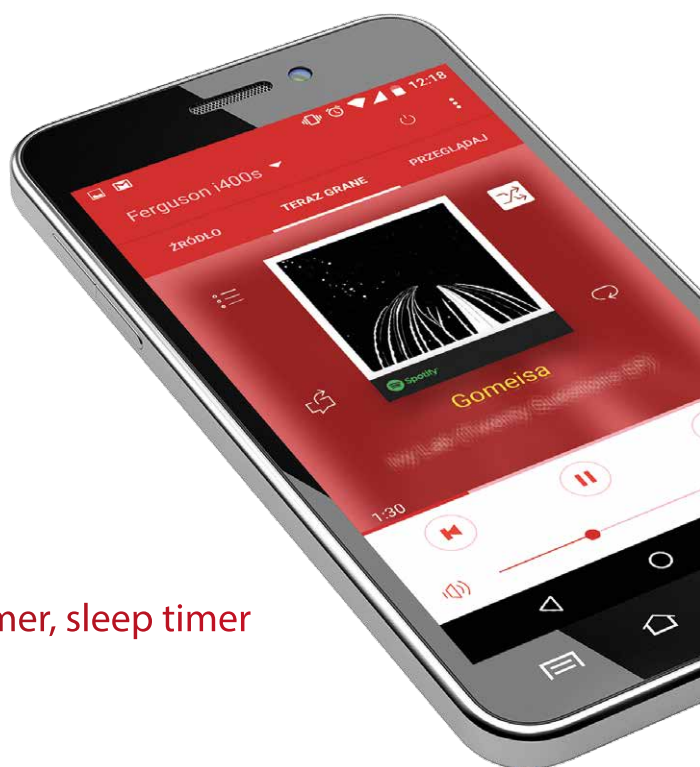

black

CD | FM | DAB+  
Internet | BT | USB

- DAB, DAB+ and FM with RDS
- Easy access to more than 40 thousand Internet radio stations
- Spotify
- CD-Player, USB Playback (HDD, pendrive)
- Internet radio with Wi-Fi connectivity
- Mobile application for easy control
- Wireless transfer of audio files with DLNA PC or Mac
- Transferring sound via Bluetooth
- Large color LCD display
- Intuitive control
- The digital alarm clock with snooze mode, timer, sleep timer
- Two speakers with high dynamics
- AUX IN
- Headphone output 3.5 mm
- Remote control included

### Inputs/Outputs:

1. **CD**
2. **IR receiver**
3. **2.8" TFT screen display**
4. **AUX 3.5mm jack for AUX IN**
5. **Earphone jack 3.5mm**
6. **Buttons and reel**
7. **DAB/FM antenna**
8. **Power switch**
9. **DC IN**
10. **USB port**
11. **Software update port**