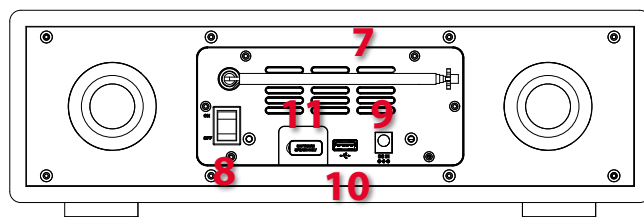

### Inputs/Outputs:

1. **CD**
2. **IR receiver**
3. **2.8" TFT screen display**
4. **AUX 3.5mm jack for AUX IN**
5. **Earphone jack 3.5mm**
6. **Buttons and reel**
7. **DAB/FM antenna**
8. **Power switch**
9. **DC IN**
10. **USB port**
11. **Software update port**

### Technical Specifications:

- Display: 2.8", 320 x 240, TFT colour display
- Network support: IEEE 802.11b/g/n wireless (Wi-Fi)
- Bluetooth support: (BT 4.0, Supports A2DP, AVRCP profiles)
- Network encryption: WEP, WPA, WPA2 (PSK), WPS
- Streaming protocols: UPnP, DLNA
- Supported playback formats (streaming, USB): MP3 (up to 320 kbit/s), WMA (up to 384 kbit/s), WAV (up to 1.536 mbit/s), AAC/AAC+ (up to 96kHz, 24bit), FLAC (up to 48kHz, 24bit)
- CD player support: CD-ROM, CD-R, CD-RW
- Supported playback formats (CD): CD-DA, MP3, WMA (up to 48kHz, 384kbps)
- DAB/DAB+: Band III (174.928 – 239.200 MHz)
- FM: 87.5 – 108.0 MHz, support RDS
- Digital Signal Processor (DSP included)
- Timer, Alarm, Nap, Dimmer, Sleeper
- Power supply: Power adaptor, 16V 2250mA
- Remote control power supply: 2 x 1.5V AAA battery
- Standby mode power consumption: <1W
- Networked standby mode power consumption: <6W
- Operating temperature: 0C-35C
- Working humidity: 20%~80%
- Speaker power output: 2 x 30W
- Connections:
  - 3.5mm headphone socket
  - USB port (for playback only, no charging function)
  - 3.5mm aux in socket, stereo
  - DC IN power supply socket
- Dimensions: 350 mm(L) x 105 mm(H) x 250 mm(D)
- Net Weight: 3.71 kg
- Weight: 4.5 kg