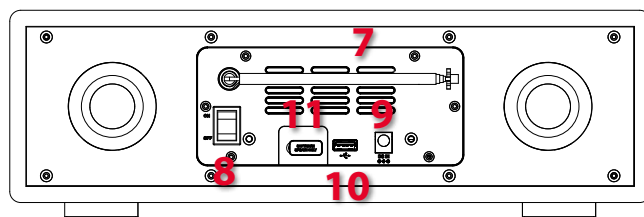

Ingressi/Uscite:

1. Vassoio dell'unità CD
2. Ricevitore IR
3. Schermo 2.8" TFT
4. Ingresso 3.5mm AUX IN jack
5. Uscita cuffie 3.5mm jack
6. Tasti e manopola di controllo
7. Antenna
8. Interruttore di alimentazione
9. DC IN
10. Porta USB
11. Porta di aggiornamento del software

Specificazione:

- Display: 2.8", 320 x 240, TFT colour display
- Network support: IEEE 802.11b/g/n wireless (Wi-Fi)
- Bluetooth support: (BT 4.0, Supports A2DP, AVRCP profiles)
- Network encryption: WEP, WPA, WPA2 (PSK), WPS
- Streaming protocols: UPnP, DLNA
- Supported playback formats (streaming, USB): MP3 (up to 320 kbit/s), WMA (up to 384 kbit/s), WAV (up to 1.536 mbit/s), AAC/AAC+ (up to 96kHz, 24bit), FLAC (up to 48kHz, 24bit)
- CD player support: CD-ROM, CD-R, CD-RW
- Supported playback formats (CD): CD-DA, MP3, WMA (up to 48kHz, 384kbps)
- DAB/DAB+: Band III (174.928 – 239.200 MHz)
- FM: 87.5 – 108.0 MHz, support RDS
- Digital Signal Processor (DSP included)
- Timer, Alarm, Nap, Dimmer, Sleeper
- Power supply: Power adaptor, 16V 2250mA
- Remote control power supply: 2 x 1.5V AAA battery
- Standby mode power consumption: <1W
- Networked standby mode power consumption: <6W
- Operating temperature: 0C-35C
- Working humidity: 20%~80%
- Speaker power output: 2 x 30W
- Connections:
 - 3.5mm headphone socket
 - USB port (for playback only, no charging function)
 - 3.5mm aux in socket, stereo
 - DC IN power supply socket
- Dimensions: 350 mm(L) x 105 mm(H) x 250 mm(D)
- Net Weight: 3.71 kg
- Weight: 4.5 kg