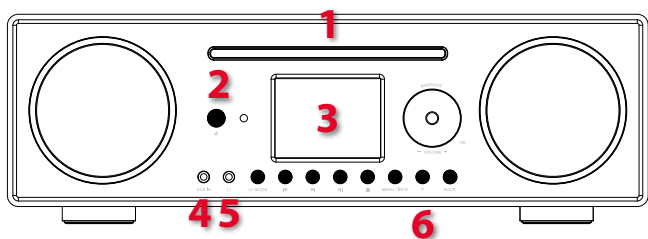

Ingressi/Uscite:

1. Vassoio dell'unità CD
2. Ricevitore IR
3. Schermo 2.8" TFT
4. Ingresso 3.5mm AUX IN jack
5. Uscita cuffie 3.5mm jack
6. Tasti e manopola di controllo
7. Antenna
8. Interruttore di alimentazione
9. DC IN
10. Porta USB
11. Porta di aggiornamento del software

Specificazione:

- Display: 2.8", 320 x 240, TFT colour display
- Network support: IEEE 802.11b/g/n wireless (Wi-Fi)
- Bluetooth support: (BT 4.0, Supports A2DP, AVRCP profiles)
- Network encryption: WEP, WPA, WPA2 (PSK), WPS
- Streaming protocols: UPnP, DLNA
- Supported playback formats (streaming, USB): MP3 (up to 320 kbit/s), WMA (up to 384 kbit/s), WAV (up to 1.536 mbit/s), AAC/AAC+ (up to 96kHz, 24bit), FLAC (up to 48kHz, 24bit)
- CD player support: CD-ROM, CD-R, CD-RW
- Supported playback formats (CD): CD-DA, MP3, WMA (up to 48kHz, 384kbps)
- DAB/DAB+: Band III (174.928 – 239.200 MHz)
- FM: 87.5 – 108.0 MHz, support RDS
- Digital Signal Processor (DSP included)
- Timer, Alarm, Nap, Dimmer, Sleeper
- Power supply: Power adaptor, 16V 2250mA
- Remote control power supply: 2 x 1.5V AAA battery
- Standby mode power consumption: <1W
- Networked standby mode power consumption: <6W
- Operating temperature: 0C-35C
- Working humidity: 20%~80%
- Speaker power output: 2 x 30W
- Connections:
 - 3.5mm headphone socket
 - USB port (for playback only, no charging function)
 - 3.5mm aux in socket, stereo
 - DC IN power supply socket
- Dimensions: 350 mm(L) x 105 mm(H) x 250 mm(D)
- Net Weight: 3.71 kg
- Weight: 4.5 kg