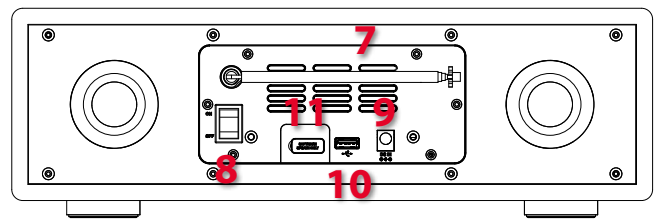

### Ein-/Ausgänge:

1. **CD-Eingabe**
2. **IR-Empfänger**
3. **2.8" TFT-Display**
4. **3,5mm Kopfhörerbuchse Anschluss**
5. **Ausgang 3,5mm Anschluss**
6. **Tasten und Bedienknopf**
7. **DAB/DAB+/FM Antenne**
8. **Netzschalter**
9. **Versorgung DC IN**
10. **USB-Anschluss**
11. **Software-Update-Port**

### Technische Daten:

- Display: 2.8", 320 x 240, TFT colour display
- Network support: IEEE 802.11b/g/n wireless (Wi-Fi)
- Bluetooth support: (BT 4.0, Supports A2DP, AVRCP profiles)
- Network encryption: WEP, WPA, WPA2 (PSK), WPS
- Streaming protocols: UPnP, DLNA
- Supported playback formats (streaming, USB): MP3 (up to 320 kbit/s), WMA (up to 384 kbit/s), WAV (up to 1.536 mbit/s), AAC/AAC+ (up to 96kHz, 24bit), FLAC (up to 48kHz, 24bit)
- CD player support: CD-ROM, CD-R, CD-RW
- Supported playback formats (CD): CD-DA, MP3, WMA (up to 48kHz, 384kbps)
- DAB/DAB+: Band III (174.928 – 239.200 MHz)
- FM: 87.5 – 108.0 MHz, support RDS
- Digital Signal Processor (DSP included)
- Timer, Alarm, Nap, Dimmer, Sleeper
- Power supply: Power adaptor, 16V 2250mA
- Remote control power supply: 2 x 1.5V AAA battery
- Standby mode power consumption: <1W
- Networked standby mode power consumption: <6W
- Operating temperature: 0C-35C
- Working humidity: 20%~80%
- Speaker power output: 2 x 30W
- Connections:
  - 3.5mm headphone socket
  - USB port (for playback only, no charging function)
  - 3.5mm aux in socket, stereo
  - DC IN power supply socket
- Dimensions: 350 mm(L) x 105 mm(H) x 250 mm(D)
- Net Weight: 3.71 kg
- Weight: 4.5 kg