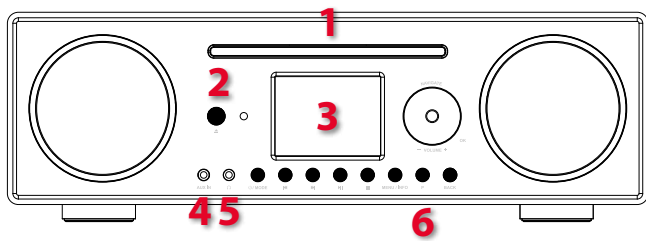

### Ein-/Ausgänge:

1. **CD-Eingabe**
2. **IR-Empfänger**
3. **2.8" TFT-Display**
4. **3,5mm Kopfhörerbuchse Anschluss**
5. **Ausgang 3,5mm Anschluss**
6. **Tasten und Bedienknopf**
7. **DAB/DAB+/FM Antenne**
8. **Netzschalter**
9. **Versorgung DC IN**
10. **USB-Anschluss**
11. **Software-Update-Port**

### Technische Daten:

- Display: 2.8", 320 x 240, TFT colour display
- Network support: IEEE 802.11b/g/n wireless (Wi-Fi)
- Bluetooth support: (BT 4.0, Supports A2DP, AVRCP profiles)
- Network encryption: WEP, WPA, WPA2 (PSK), WPS
- Streaming protocols: UPnP, DLNA
- Supported playback formats (streaming, USB): MP3 (up to 320 kbit/s), WMA (up to 384 kbit/s), WAV (up to 1.536 mbit/s), AAC/AAC+ (up to 96kHz, 24bit), FLAC (up to 48kHz, 24bit)
- CD player support: CD-ROM, CD-R, CD-RW
- Supported playback formats (CD): CD-DA, MP3, WMA (up to 48kHz, 384kbps)
- DAB/DAB+: Band III (174.928 – 239.200 MHz)
- FM: 87.5 – 108.0 MHz, support RDS
- Digital Signal Processor (DSP included)
- Timer, Alarm, Nap, Dimmer, Sleeper
- Power supply: Power adaptor, 16V 2250mA
- Remote control power supply: 2 x 1.5V AAA battery
- Standby mode power consumption: <1W
- Networked standby mode power consumption: <6W
- Operating temperature: 0C-35C
- Working humidity: 20%~80%
- Speaker power output: 2 x 30W
- Connections:
  - 3.5mm headphone socket
  - USB port (for playback only, no charging function)
  - 3.5mm aux in socket, stereo
  - DC IN power supply socket
- Dimensions: 350 mm(L) x 105 mm(H) x 250 mm(D)
- Net Weight: 3.71 kg
- Weight: 4.5 kg