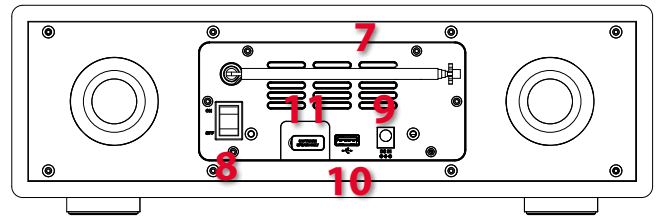

### Inputs/Outputs:

1. **CD**
2. **IR receiver**
3. **2.8" TFT screen display**
4. **AUX 3.5mm jack for AUX IN**
5. **Earphone jack 3.5mm**
6. **Buttons and reel**
7. **DAB/FM antenna**
8. **Power switch**
9. **DC IN**
10. **USB port**
11. **Software update port**

### Technical Specifications:

- Display: 2.8", 320 x 240, TFT colour display
- Network support: IEEE 802.11b/g/n wireless (Wi-Fi)
- Bluetooth support: (BT 4.0, Supports A2DP, AVRCP profiles)
- Network encryption: WEP, WPA, WPA2 (PSK), WPS
- Streaming protocols: UPnP, DLNA
- Supported playback formats (streaming, USB): MP3 (up to 320 kbit/s), WMA (up to 384 kbit/s), WAV (up to 1.536 mbit/s), AAC/AAC+ (up to 96kHz, 24bit), FLAC (up to 48kHz, 24bit)
- CD player support: CD-ROM, CD-R, CD-RW
- Supported playback formats (CD): CD-DA, MP3, WMA (up to 48kHz, 384kbps)
- DAB/DAB+: Band III (174.928 – 239.200 MHz)
- FM: 87.5 – 108.0 MHz, support RDS
- Digital Signal Processor (DSP included)
- Timer, Alarm, Nap, Dimmer, Sleeper
- Power supply: Power adaptor, 16V 2250mA
- Remote control power supply: 2 x 1.5V AAA battery
- Standby mode power consumption: <1W
- Networked standby mode power consumption: <6W
- Operating temperature: 0C-35C
- Working humidity: 20%~80%
- Speaker power output: 2 x 30W
- Connections:
  - 3.5mm headphone socket
  - USB port (for playback only, no charging function)
  - 3.5mm aux in socket, stereo
  - DC IN power supply socket
- Dimensions: 350 mm(L) x 105 mm(H) x 250 mm(D)
- Net Weight: 3.71 kg
- Weight: 4.5 kg