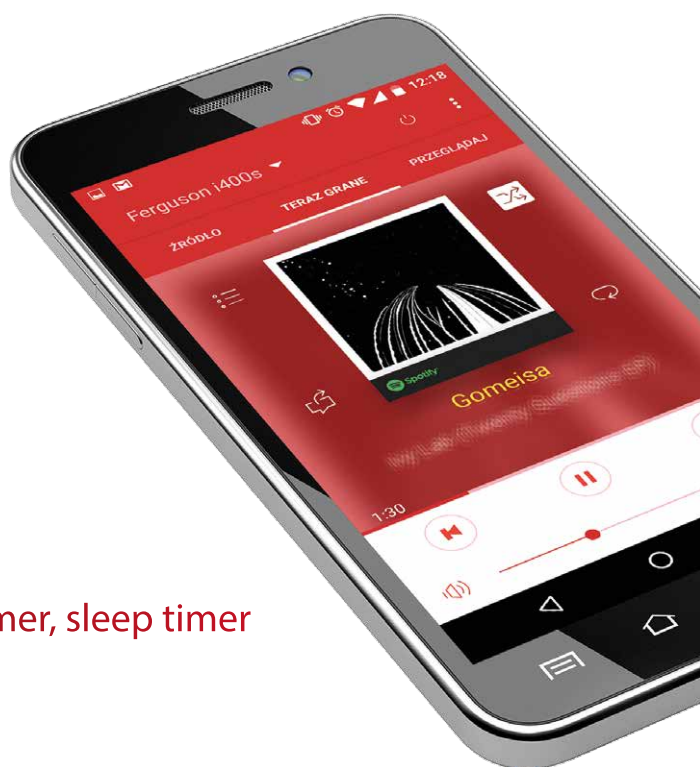

walnut

CD | FM | DAB+  
Internet | BT | USB

- DAB, DAB+ and FM with RDS
- Easy access to more than 40 thousand Internet radio stations
- Spotify
- CD-Player, USB Playback (HDD, pendrive)
- Internet radio with Wi-Fi connectivity
- Mobile application for easy control
- Wireless transfer of audio files with DLNA PC or Mac
- Transferring sound via Bluetooth
- Large color LCD display
- Intuitive control
- The digital alarm clock with snooze mode, timer, sleep timer
- Two speakers with high dynamics
- AUX IN
- Headphone output 3.5 mm
- Remote control included

### Inputs/Outputs:

1. **CD**
2. **IR receiver**
3. **2.8" TFT screen display**
4. **AUX 3.5mm jack for AUX IN**
5. **Earphone jack 3.5mm**
6. **Buttons and reel**
7. **DAB/FM antenna**
8. **Power switch**
9. **DC IN**
10. **USB port**
11. **Software update port**