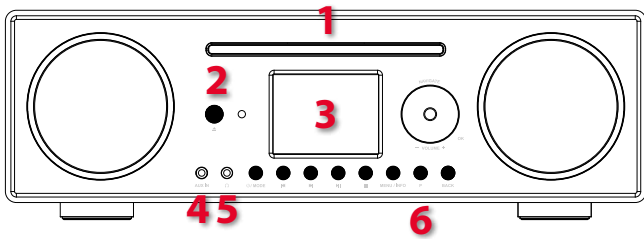

### Inputs/Outputs:

1. **CD**
2. **IR receiver**
3. **2.8" TFT screen display**
4. **AUX 3.5mm jack for AUX IN**
5. **Earphone jack 3.5mm**
6. **Buttons and reel**
7. **DAB/FM antenna**
8. **Power switch**
9. **DC IN**
10. **USB port**
11. **Software update port**

### Technical Specifications:

- Display: 2.8", 320 x 240, TFT colour display
- Network support: IEEE 802.11b/g/n wireless (Wi-Fi)
- Bluetooth support: (BT 4.0, Supports A2DP, AVRCP profiles)
- Network encryption: WEP, WPA, WPA2 (PSK), WPS
- Streaming protocols: UPnP, DLNA
- Supported playback formats (streaming, USB): MP3 (up to 320 kbit/s), WMA (up to 384 kbit/s), WAV (up to 1.536 mbit/s), AAC/AAC+ (up to 96kHz, 24bit), FLAC (up to 48kHz, 24bit)
- CD player support: CD-ROM, CD-R, CD-RW
- Supported playback formats (CD): CD-DA, MP3, WMA (up to 48kHz, 384kbps)
- DAB/DAB+: Band III (174.928 – 239.200 MHz)
- FM: 87.5 – 108.0 MHz, support RDS
- Digital Signal Processor (DSP included)
- Timer, Alarm, Nap, Dimmer, Sleeper
- Power supply: Power adaptor, 16V 2250mA
- Remote control power supply: 2 x 1.5V AAA battery
- Standby mode power consumption: <1W
- Networked standby mode power consumption: <6W
- Operating temperature: 0C-35C
- Working humidity: 20%~80%
- Speaker power output: 2 x 30W
- Connections:
  - 3.5mm headphone socket
  - USB port (for playback only, no charging function)
  - 3.5mm aux in socket, stereo
  - DC IN power supply socket
- Dimensions: 350 mm(L) x 105 mm(H) x 250 mm(D)
- Net Weight: 3.71 kg
- Weight: 4.5 kg