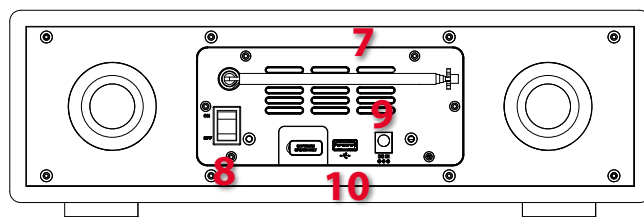

## Internet radio with Wi-Fi connectivity

CD | FM | DAB+ | Internet | BT | USB | Spotify Connect

- DAB, DAB + and FM tuner with RDS
- Easy access to over 40,000 internet stations
- Spotify
- CD-Player
- Mobile application for convenient control
- Bluetooth audio streaming
- Large color LCD display
- Intuitive controls
- Digital alarm clock function with sleep and snooze functions
- Two highly dynamic speakers
- AUX IN input
- 3.5mm headphone output
- Remote control included

## Inputs/Outputs

1. CD tray
2. IR wave receiver
3. 2.8" TFT display
4. 3.5mm AUX IN jack
5. 3.5mm jack headphone output
6. Buttons and control dial