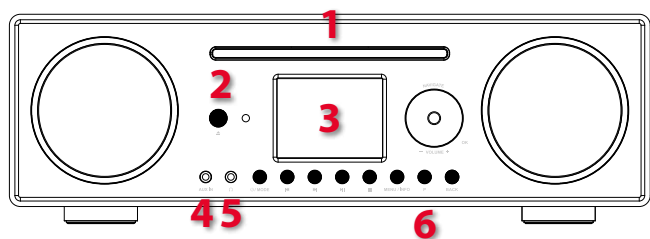

## Internet radio with Wi-Fi connectivity

CD | FM | DAB+ | Internet | BT | USB | Spotify Connect

- DAB, DAB + and FM tuner with RDS
- Easy access to over 40,000 internet stations
- Spotify
- CD-Player
- Mobile application for convenient control
- Bluetooth audio streaming
- Large color LCD display
- Intuitive controls
- Digital alarm clock function with sleep and snooze functions
- Two highly dynamic speakers
- AUX IN input
- 3.5mm headphone output
- Remote control included

## Inputs/Outputs

1. CD tray
2. IR wave receiver
3. 2.8" TFT display
4. 3.5mm AUX IN jack
5. 3.5mm jack headphone output
6. Buttons and control dial

## Specyfikacja techniczna

- **Internet Radio with FM/DAB +/BT/CD/USB/ AUX IN/Spotify Connect/Undok support**
- Display: 2.8", 320 x 240, TFT color
- Network
  - IEEE 802.11b/g/n wireless (Wi-Fi)
  - Bluetooth (BT 4.2, supports A2DP, AVRCP profiles)
- Frequency band
  - Wi-Fi: 2.400 - 2.4835 GHz; 5 GHz
  - Bluetooth: 2.4 - 2.48 GHz
- Maximum transmitted signal strength
  - Wi-Fi: <20dBm
  - Bluetooth: <4dBm
- Encryption standard: WEP, WPA, WPA2 (PSK), WPS
- Supported playback formats (USB): MP3
- CD Player: Supports CD-ROM, CD-R, CD-RW
- Supported playback formats (CD): CD-DA, MP3, WMA (up to 48kHz, 384kbps)
- DAB/DAB +: Band III (174.928 - 239.200 MHz)
- FM: 87.5 - 108.0 MHz, supports RDS
- Power supply: 15V 2400mA
- Remote control: 2 x 1.5V AAA battery
- Standby mode power consumption: <1.0W
- Standby power consumption (network connection): <2.0W
- Working temperature: 0°C - 35°C
- Speaker output power: 2 x 15W RMS
- Connections
  - 3.5mm headphone jack
  - USB port (for playback only, no charging function)
  - 3.5 mm aux in jack, stereo
  - DC IN power jack
- Dimensions: 350 x 105 x 250mm
- Weight: 3.485 kg