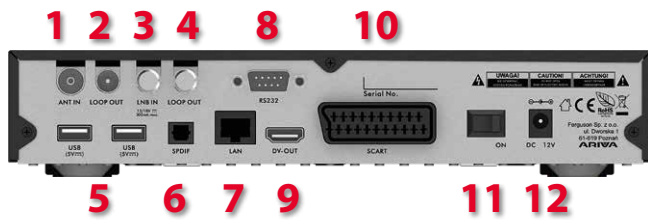

Inputs/Outputs

1. ANT IN
2. LOOP OUT
3. LNB IN
4. LOOP OUT
5. USB
6. S/PDIF DIGITAL AUDIO
7. LAN
8. RS232
9. HDMI
10. SCART
11. ON/OFF
12. POWER

Remote control

The Ferguson Ariva 255 Combo receiver is delivered with an extremely convenient and intuitive remote control with RCU-540 symbol. This remote control fits perfectly in the hand, that allows comfortable operation of all the functions of the receiver.