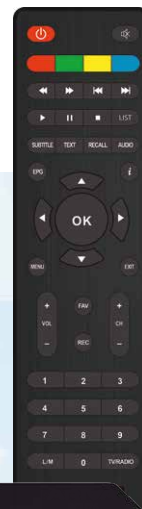

## Terrestrial TV receiver

BT remote | 2 x USB | DVB-T2 | H.265/HEVC 10bit | E-AC-3 | Wi-Fi Ready | S/PDIF

- Bluetooth remote control that allows you to easily manage even a hidden receiver
- Reception of High Definition channels
- PAL signal scaling to 720p or 1080p resolution
- Support for programmable timers
- Teletext and subtitle support
- Support for MPEG-2, MPEG-4, MPEG-4 AVC/H.264, HEVC/H.265 10bit, E-AC-3
- Compatible with DVB-T/T2 systems

## Front panel

1. **Display:** orange, four digits
2. **Keys:** Channel-, Channel+, Standby

## Inputs/Outputs

1. **Ant In**
2. **DV-Out**
3. **S/PDIF**
4. **TV SCART**
5. **2 x USB (side panel)**
6. **DC IN (side panel)**

### • Front panel

- **Display:** orange display with 4 LEDs, red/green indicator to indicate different receiver states
- **Keys:** 3 navigation keys