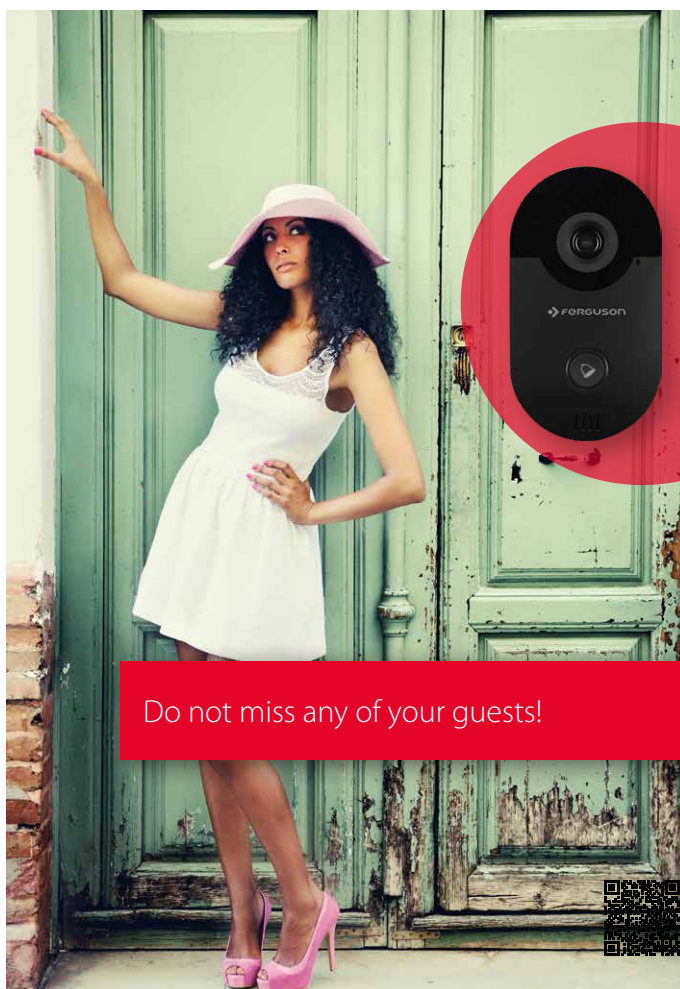

Do not miss any of your guests!

5 907115 002880 >

EAN: 5907115002880