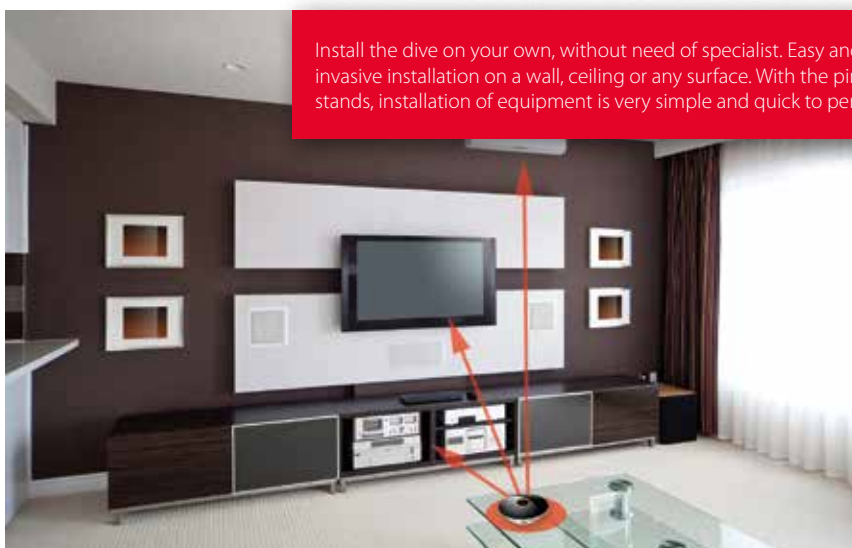

Wi-Fi IR Transmitter FS1IR

The camera is Ferguson's SmartHome system compatible. It can be used alone.

- Wi-Fi IR Transmitter
- All your Audio and Video devices under control of one!
- Powerful 360° infrared signaling
- Supports all IR home appliances
- Storage of thousands of IR codes, highly compatible
- Easy installation, put on the table, paste on the wall, fix on the ceiling

Smart device through which you will have all your audio and video devices under the control of the one! IR Transmitter sends a strong IR signal around, so that regardless of where you currently are, you can for example switch the program on TV, louder sound in your radio etc. Thousands of embedded codes will allow to enjoy the device immediately after installation, which is extremely easy and can be done virtually anywhere (on the table, on the wall, on the ceiling). And all of that under control of the mobile application! Operate your devices directly from your phone! Even those who supposedly can not handle that...

Install the device on your own, without need of specialist. Easy and non-invasive installation on a wall, ceiling or any surface. With the pinned stands, installation of equipment is very simple and quick to perform.