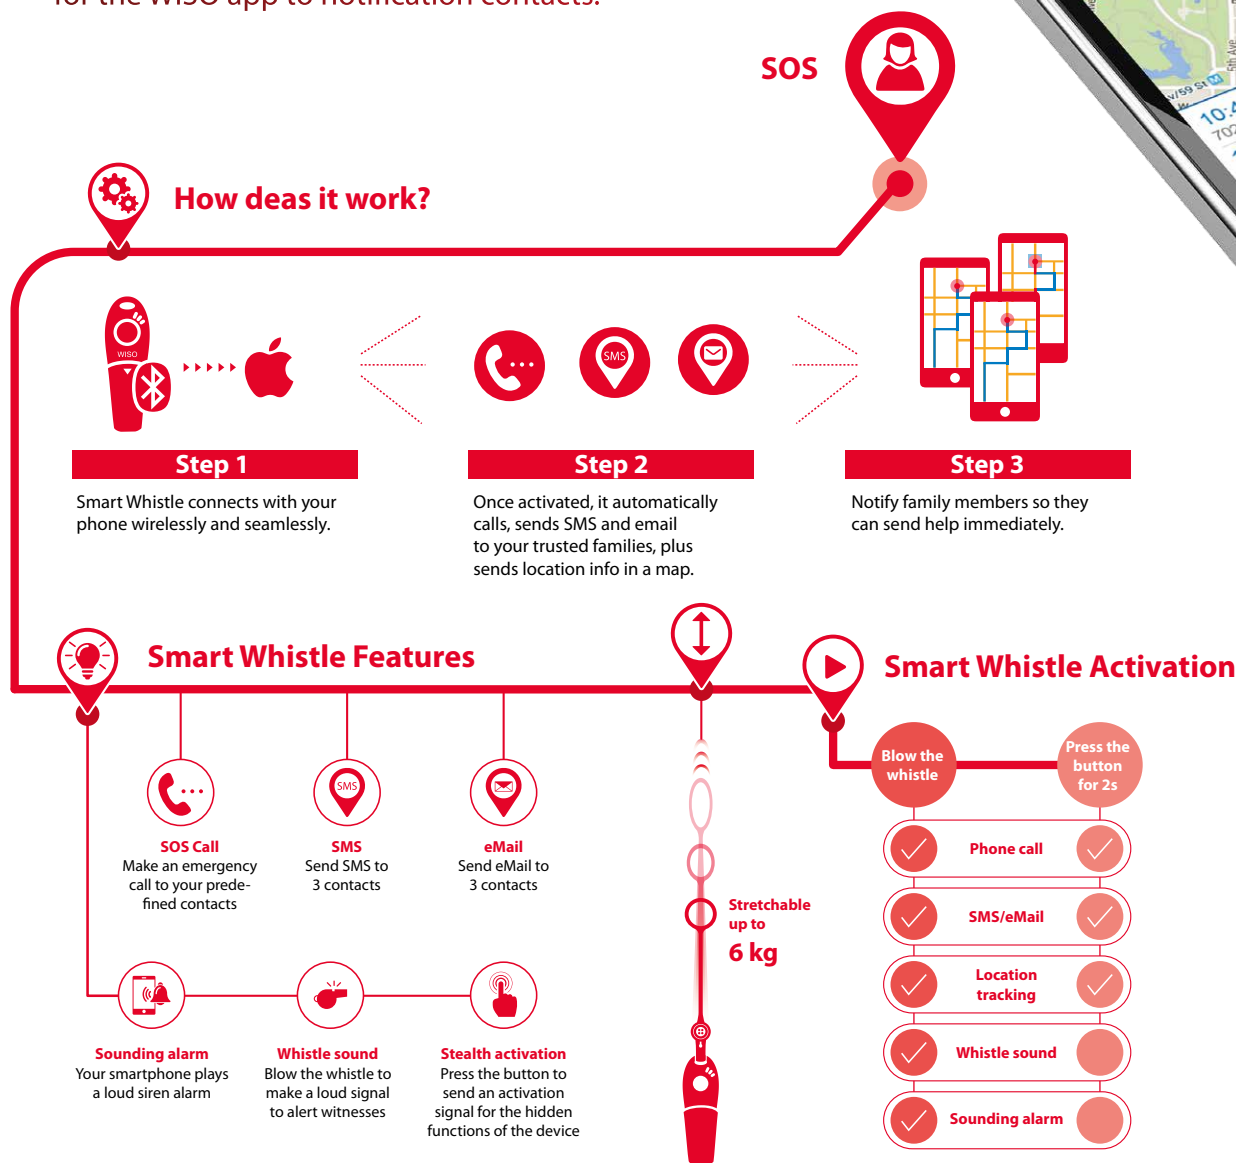

FERGUSON

Smart Whistle

Personal Emergency Alarm.

Smart  Home
intelligent home solutions don't have to be expensive

World's Easiest Personal Safety Device

Blow the whistle or press button for 2 seconds can promptly activate your emergency calling, SOS texts, and emails to your pre-selected contacts. Immediate help from friends and families can be provided in the moment of need.

Emergency Location Tracking

Sends simple and discreet map view location tracking info in the text and email. Location info can update continuously in 2-3 mins.

Thoughtfully-designed Accessories

Stretchy strap and protective case makes WISO the perfect safety companion. Pick your favorite color to stylize your carry-on, work bag and arm band.

Requirements

- A supported smartphone with WISO app installed and configured for most features to function.
- Both Bluetooth® and location should be enabled in the smartphone setting, and the app should have permission to use location data. Otherwise contacts won't know your location when WISO is activated.
- A working mobile internet connection in order for the WISO app to notification contacts.