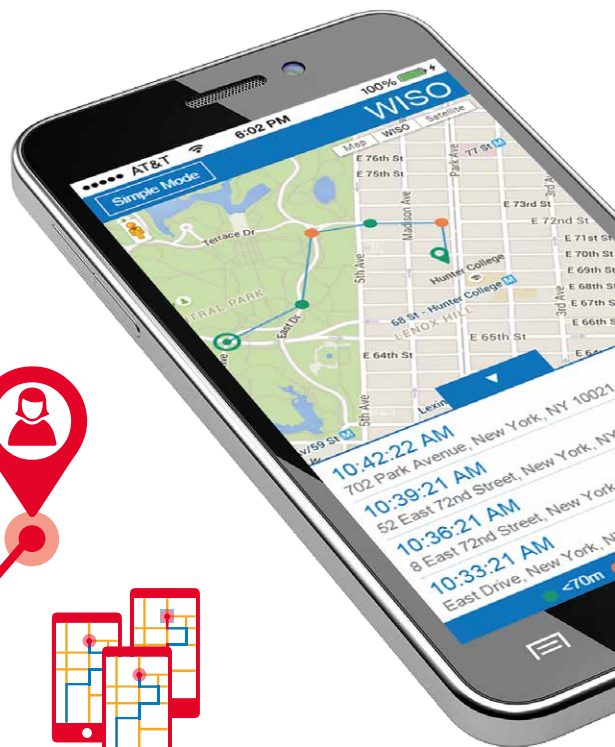

FERGUSON

Smart Whistle

Personal Emergency Alarm.

Smart  Home
intelligent home solutions don't have to be expensive

World's Easiest Personal Safety Device

Blow the whistle or press button for 2 seconds can promptly activate your emergency calling, SOS texts, and emails to your pre-selected contacts. Immediate help from friends and families can be provided in the moment of need.

Emergency Location Tracking

Sends simple and discreet map view location tracking info in the text and email. Location info can update continuously in 2-3 mins.

Thoughtfully-designed Accessories

Stretchy strap and protective case makes WISO the perfect safety companion. Pick your favorite color to stylize your carry-on, work bag and arm band.

Requirements

- A supported smartphone with WISO app installed and configured for most features to function.
- Both Bluetooth® and location should be enabled in the smartphone setting, and the app should have permission to use location data. Otherwise contacts won't know your location when WISO is activated.
- A working mobile internet connection in order for the WISO app to notification contacts.