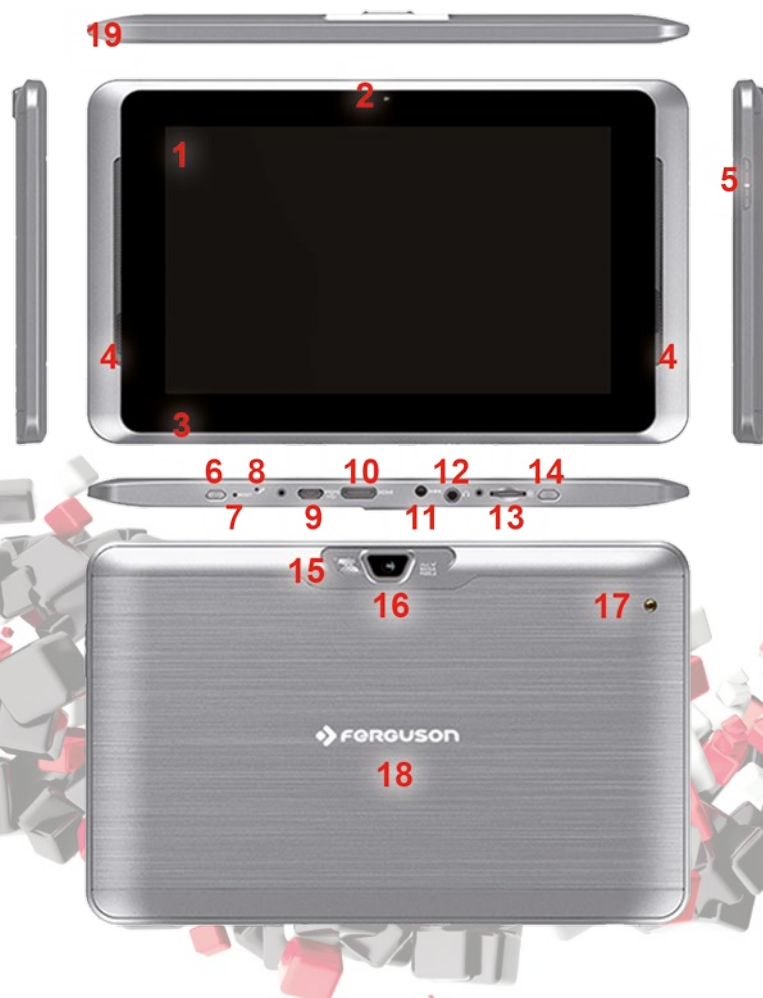

Ferguson Regent TV7 tablet