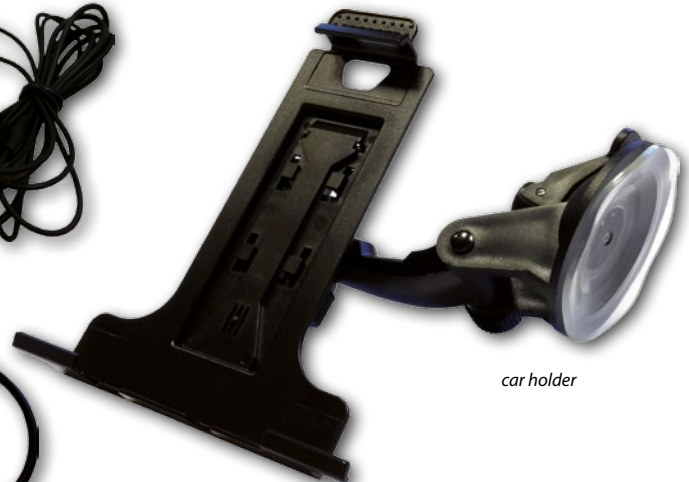

Ferguson Regent TV7 tablet

Ferguson Regent TV7 is the industry's first 7" tablet with **DVB-T television**, equipped with a dual-core processor. This is another member of a new family of Ferguson's tablets, characterized by the **highest performance** combined with **above-average equipment**, as well as unique features. This is the only so complex tablet on the market that combines the ability to receive terrestrial TV and **GPS offline navigation** with a **map of Europe!** Ferguson Regent TV7 combines the ability to receive terrestrial TV, excellent quality screen with **IPS technology**, GPS offline navigation and a powerful dual-core processor with **Cortex A9 1.5 GHz**.

fast

dual-core processor, fastest tablet with DVB-T on the market

readable

7,0" IPS 1280x800 screen

unique

DVB-T television, offline GPS navigation, FM radio

Ferguson Regent TV7 tablet

ADVANTAGES

Ferguson Regent TV7 tablet

CONNECTORS

1. touch screen
2. camera for video conferencing
3. light sensor
4. stereo speakers
5. quieter / louder buttons
6. home button
7. reset button - restore to factory settings
8. microchip
9. OTG USB 2.0 Micro-B connector - for connecting a computer, USB memory, 3G modem
10. HDMI type C - image and digital audio output to HD TV
11. power connector
12. headphone jack
13. microSDHC card slot
14. ON / OFF button - wake / sleep the tablet, press and hold to turn on / off
15. LED lamp
16. photo camera
17. MMCX connector for external DVB-T antenna
18. illuminated Ferguson logo
19. DVB-T antenna - slide if you want to watch TV DVB-T