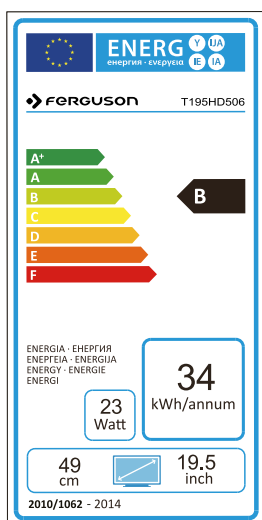

Ferguson T195HD506 has a very good image quality and color reproduction. The LCD panel is made in E-LED backlight technology and offers a very good contrast of 3000:1 and wide viewing angles of 178/178 degrees. Many access slots allow you to connect plenty of external devices, such as a computer, DVD player or game console. Ferguson **T195HD506** works great also as a computer monitor.

Energy label:

Packaging:

Bulk packaging: **4 pcs.**

EAN Code:

EAN: 5907115002521

5 907115 002521

Technical Specifications:

- **Screen size:** 19.5"
- **Screen resolution:** up to 1366x768 60Hz pixels (HD)
- **Aspect ratio:** 16:9
- **Contrast:** 3000:1
- **Response time:** 18ms
- **Viewing angle:** 178/178
- **Key technologies to improve image quality:** 3D noise reduction, dynamic noise reduction, adaptive de-interlacing, motion compensation
- **Speakers:** 2x3W (built-in)
- **Sound modes:** Standard/Music/Personal/Movie
- **Automatic Volume Control (AVC):** yes
- **Support of Dolby Digital Plus (EAC3):** yes
- **Support of Surround Sound:** yes
- **Lock function:** yes
- **EPG:** yes
- **Subtitles support:** yes
- **Parental control:** yes
- **Hotel function:** yes
- **Support of timers:** yes
- **Teletext:** yes
- **NICAM:** yes
- **PVR (programs recording):** yes (on external memory)
- **OSD languages:** English, German, Polish, Slovak, Czech, Slovenian, Bulgarian, Spanish, Italian, Greek, Dutch, Russian, French
- **Video support:** H.264/MPEG1/MPEG2/MPEG4/XviD/VC1
- **Audio support:** MP3/LPCM
- **Image support:** JPG/JPEG
- **Supported video systems:** PAL, SECAM
- **Power supply:** AC 180-240V 50/60Hz
- **Dimensions with stand (width x height x depth):** 466x306x118 mm
- **Dimensions without stand (width x height x depth):** 466x287x51 mm
- **Net weight:** 2.9kg
- **VESA** 100x100