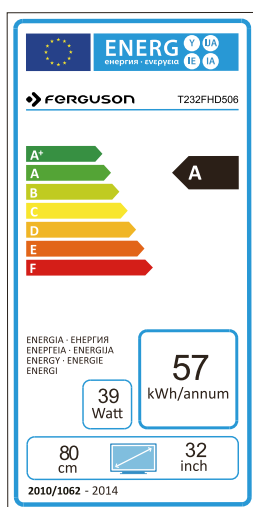

Technical Specifications:

- **Screen size:** 32"
- **Resolution:** up to 1920x1080 60Hz pixels (Full HD)
- **Aspect ratio:** 16:9
- **Contrast:** 5000:1
- **Response time:** 8ms
- **Viewing angle:** 178/178
- **The most important image enhancement technologies:** 3D noise reduction, dynamic noise reduction, adaptive deinterlacing, motion compensation
- **Speakers:** 2x5W (built-in)
- **Sound mode:** Standard / Music / Personal / Movie
- **Automatic Volume Control (AVC):** yes
- **Dolby Digital support:** yes
- **Surround Sound support:** yes
- **Lock function:** yes
- **EPG:** yes
- **Subtitles support:** yes
- **Parental control:** yes
- **Hotel functions:** yes
- **Operation timers:** yes
- **Teletext:** yes
- **NICAM:** yes
- **PVR (broadcasts recording):** yes (on external memory)
- **OSD Languages:** English, German, Polish, Slovak, Czech, Slovenian, Bulgarian, Spanish, Italian, Greek, Dutch, Russian, French
- **Supported video standards:** H.264 / MPEG1 / MPEG2 / MPEG4 / XviD / VC1
- **Supported audio standards:** MP3 / LPCM
- **Supported image standards:** JPG / JPEG
- **Supported video systems:** PAL, NTSC, SECAM
- **Power supply:** AC 180-240V 50 / 60Hz
- **Dimensions with stand (width x height x depth):** 731x475x196 mm
- **Dimensions without stand (width x height x depth):** 731x437x80 mm
- **Weight:** 5,8kg

Inputs/Outputs:

1. Conditional Access Module CI+
2. USB
3. HDMI 3
4. HDMI 2 / MHL
5. HDMI 1
6. RF
7. Coaxial OUT
8. VGA / PC
9. PC-Audio
10. SCART
11. Audio IN

Packaging

Bulk packaging: **xx** pcs.

EAN Code