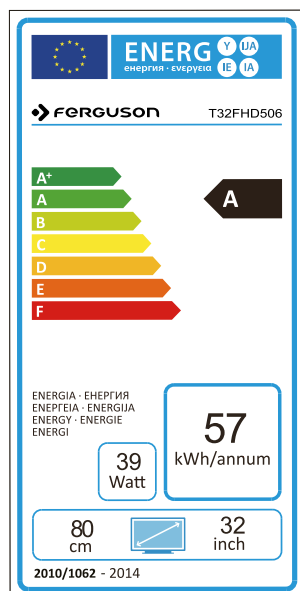

32"

LED TV

**Full HD
1080p**

supports **DVB-T** and **DVB-C**

Inputs/Outputs:

1. **Conditional Access Module CI+**
2. **USB**
3. **HDMI 3**
4. **HDMI 2 / MHL**
5. **HDMI 1**
6. **RF**
7. **Coaxial OUT**
8. **VGA / PC**
9. **PC-Audio**
10. **SCART**
11. **Audio IN**

Technical Specifications:

- **Screen size:** 32"
- **Resolution:** up to 1920x1080
60Hz pixels (Full HD)
- **Aspect ratio:** 16:9
- **Contrast:** 5000:1
- **Response time:** 8ms
- **Viewing angle:** 178/178
- **The most important image enhancement technologies:** 3D noise reduction, dynamic noise reduction, adaptive deinterlacing, motion compensation
- **Speakers:** 2x5W (built-in)
- **Sound mode:** Standard / Music / Personal / Movie
- **Automatic Volume Control (AVC):** yes
- **Dolby Digital support:** yes
- **Surround Sound support:** yes
- **Lock function:** yes
- **EPG:** yes
- **Subtitles support:** yes
- **Parental control:** yes
- **Hotel functions:** yes
- **Operation timers:** yes
- **Teletext:** yes
- **NICAM:** yes
- **PVR (broadcasts recording):** yes (on external memory)
- **OSD Languages:** English, German, Polish, Slovak, Czech, Slovenian, Bulgarian, Spanish, Italian, Greek, Dutch, Russian, French
- **Supported video standards:** H.264 / MPEG1 / MPEG2 / MPEG4 / XviD / VC1
- **Supported audio standards:** MP3 / LPCM
- **Supported image standards:** JPG / JPEG
- **Supported video systems:** PAL, NTSC, SECAM
- **Power supply:** AC 180-240V 50 / 60Hz
- **Dimensions with stand (width x height x depth):** 731x475x196 mm
- **Dimensions without stand (width x height x depth):** 731x437x80 mm
- **Weight:** 5,8kg