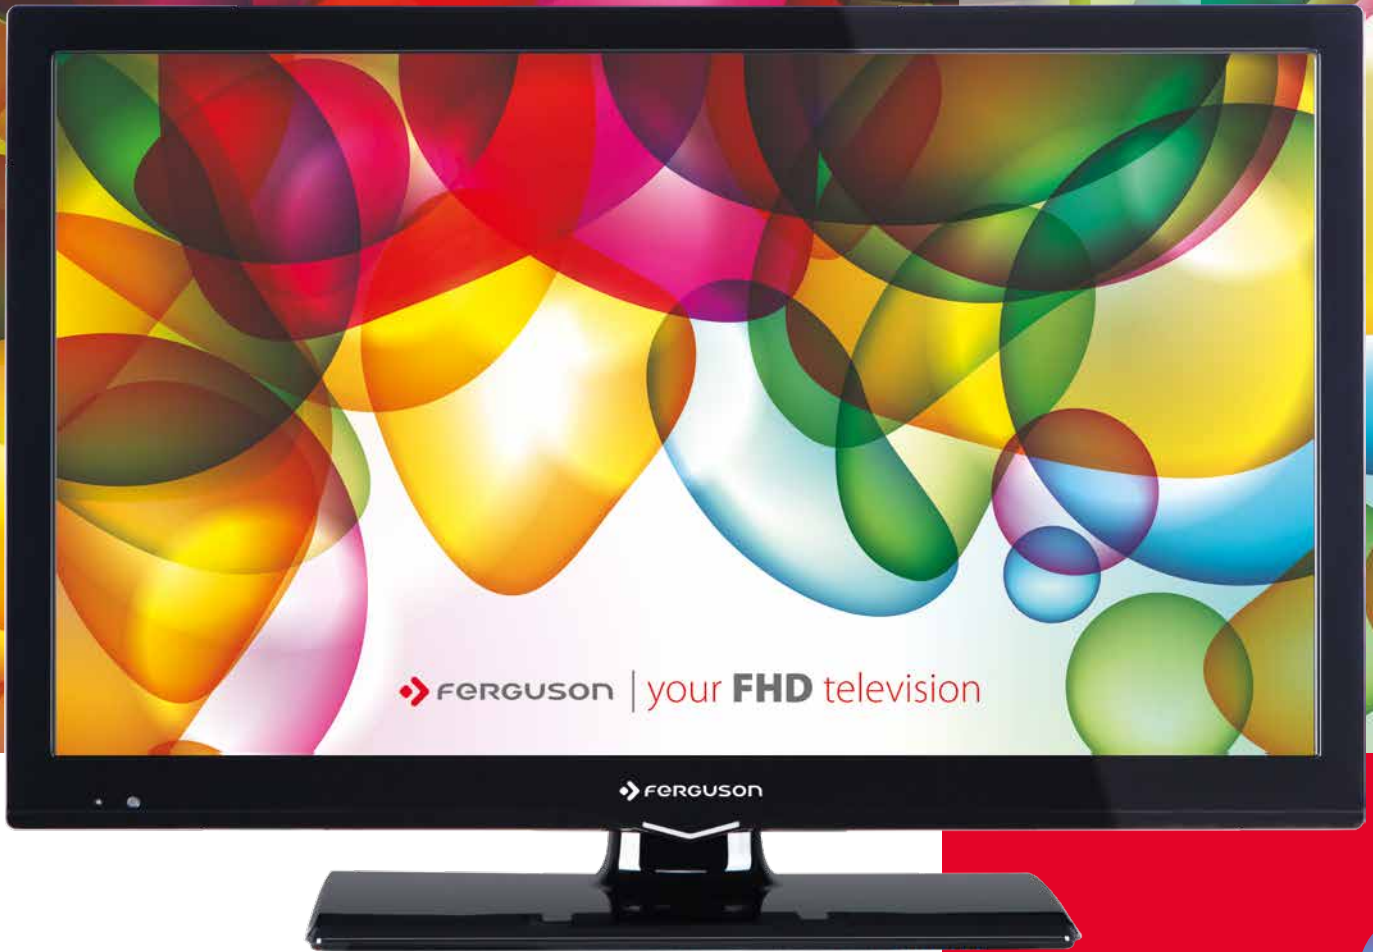

## Ferguson V22FHD273

The model Ferguson V22FHD273 is equipped with a Full HD display and is additionally supported by **Crystal Clear technology**.

Conventional TV displays diffuse light onto the surface, resulting in a reduction in the intensity image and a deterioration in the quality of the black color. Crystal Clear technology diffuses the light with the same intensity in all screen locations, and thus leads to a better reproduction of the black objects. In this way, by a precise color, sharpness and motion reproduction. Because of that action movies, series and sport events get a new, more natural dimension.

The wide range of available entertainment features is another important advantage of this TV series. The DVB tuner provides instant access to digital channels in the DVB-T and DVB-C standard and an integrated HDMI interface provides support for a wide range of HD devices such as Blu-ray players, game consoles and PCs. After connecting a USB device, the user is given the opportunity to play multimedia content directly to the television. This model supports the common video formats, including HD content with subtitles support. USB port lets you play many video, music and picture files, which makes the device a flexible alternative to all existing multimedia players on the market. The 12V car charger is included! Ideal for a mobile home or campsite. In addition, our model was equipped with a hotel mode and allows the administrator full control over the device. This feature is especially interesting for hotel and guest house owners who want to avoid unauthorized access to the TV settings and thus limiting maintenance and repair costs.