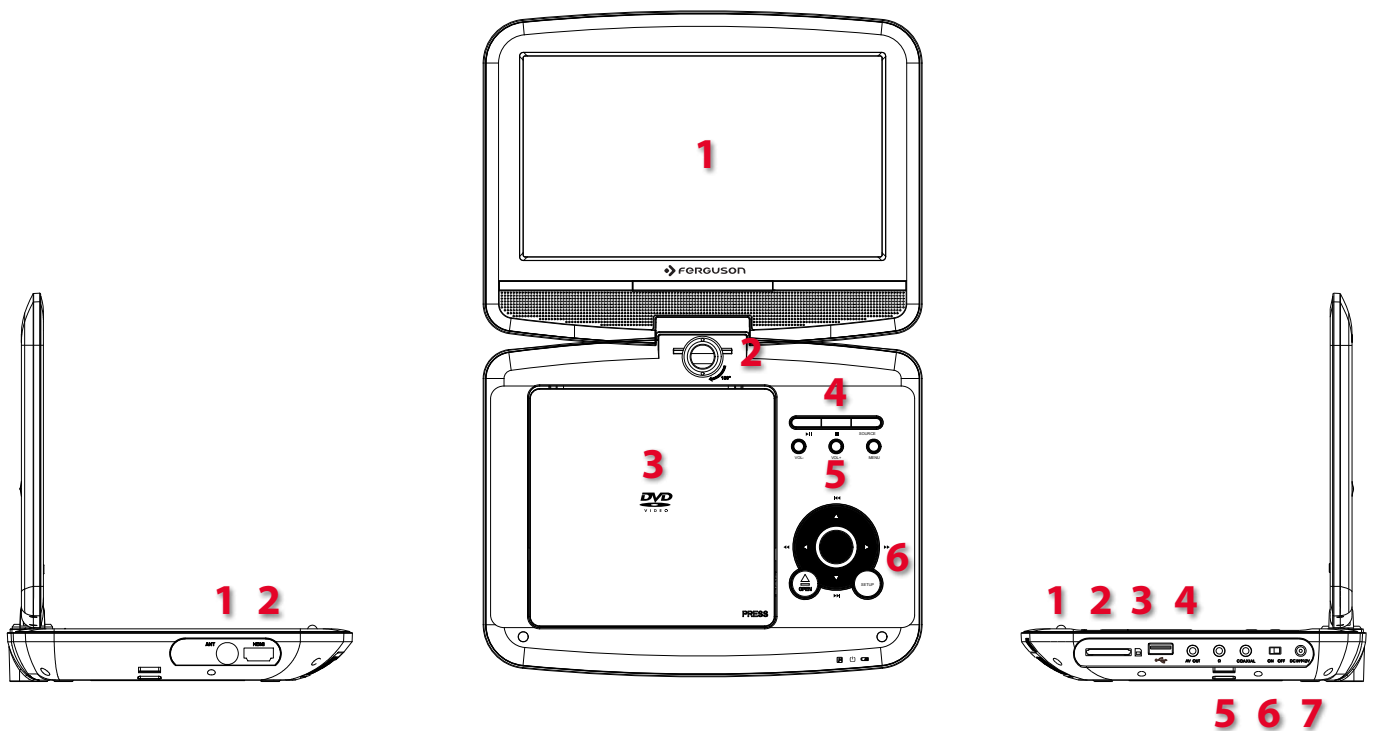

CAR CHARGER
INCLUDED

Left panel

1. ANT In
2. DV Out/HDMI Out

Middle panel

1. Screen
2. Rotating foot
3. Disc drawer
4. Play/Pause/Stop/Source
5. Vol-/Vol+/Menu
6. Prev/Next/Back/Forward/Enter/Setup/Open

Right panel

1. SD/MMC Cart
2. USB 2.0
3. AV Out
4. Headphone output
5. Coaxial
6. On/Off Switch
7. DC In Power

Remote control

Ferguson Cute9 T265 comes with an extremely convenient and intuitive to use remote control. This remote control fits perfectly in the hand, which allows comfortable operation of all the functions of the receiver.